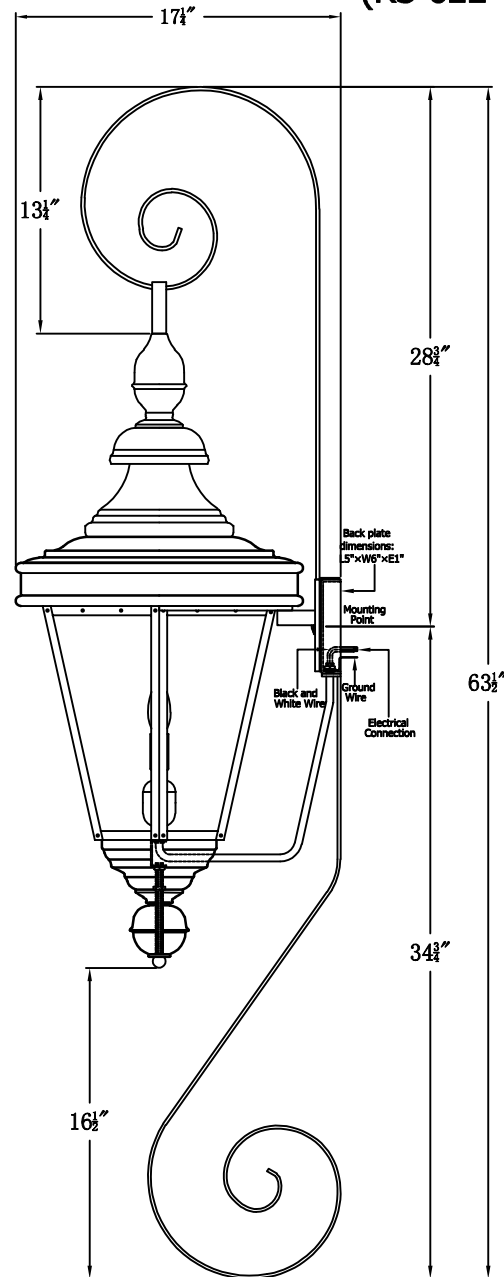

**ROYAL STREET 62 Electric With Top Scroll And Bottom Scroll  
(RS-62E TS13/BS6 )**

The CopperSmith		
Product Description	Drawing Description	<u>9152 Hard Drive</u> Foley Alabama 36536
Sockets:2-E12 Candelabra	REV:A/0	SKU Number:RS-62E
Watts:2-60W	Date:06/15/2022	Product Name:Royal Street 62 Electric
	Drawing by:Jason Huang	