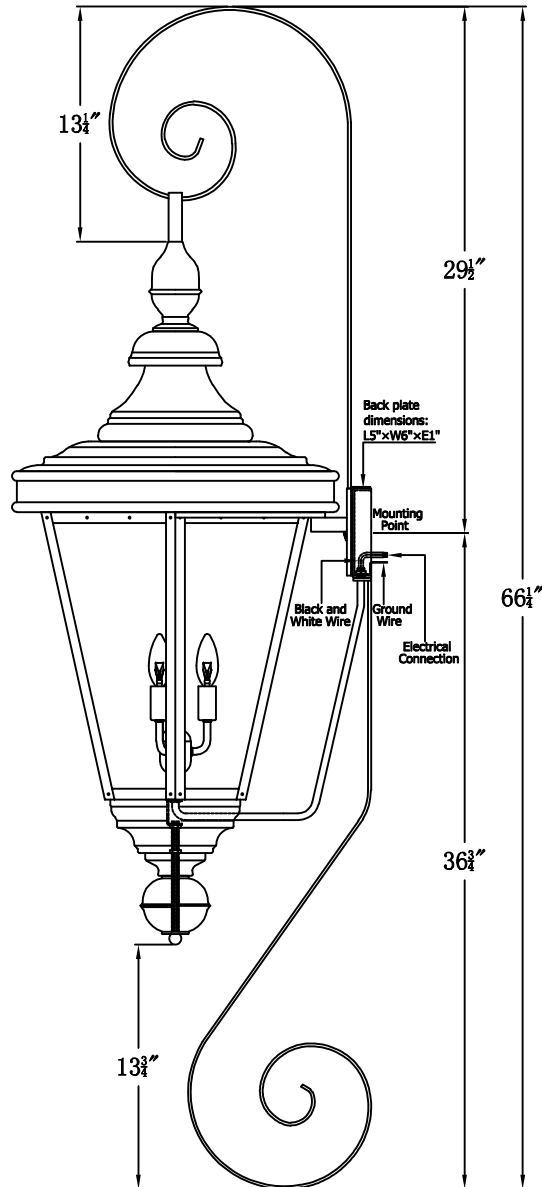

ROYAL STREET 63 Electric With Top Scroll And Bottom Scroll
(RS-63E TS16/BS7)

The CopperSmith		
Product Description	Drawing Description	9152 Hard Drive
Sockets:3-E12 Candelabra	REV:A/0	Foley Alabama 36536
Watts:3-60W	Date:06/18/2022	SKU Number:RS-63E
	Drawing by:Jason Huang	Product Name:Royal Street 63 Electric