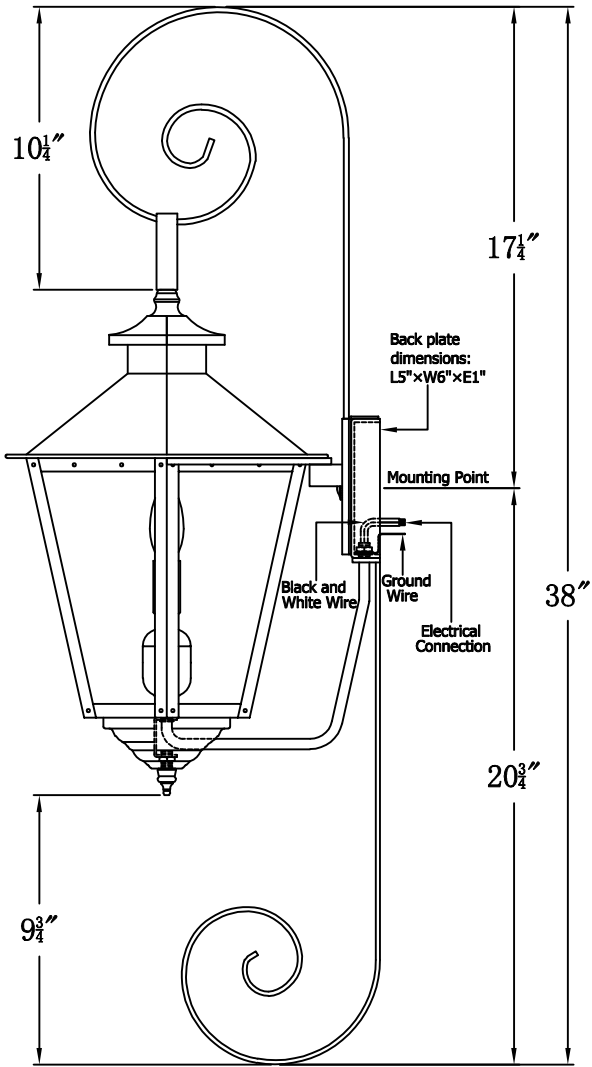

**BAYOU STREET 61 Electric With Top Scroll And Reverse Bottom Scroll
(BS-61E TS3/RBS1)**

The CopperSmith

Product Description	Drawing Description	<u>9152 Hard Drive</u>
Sockets:2-E12 Candelabra	REV:A/0	Foley Alabama 36536
Watts:2-60W	Date:04/09/2022	SKU Number:BS-61E
	Drawing by:Jason Huang	Product Name:Bayou Street 61 Electric