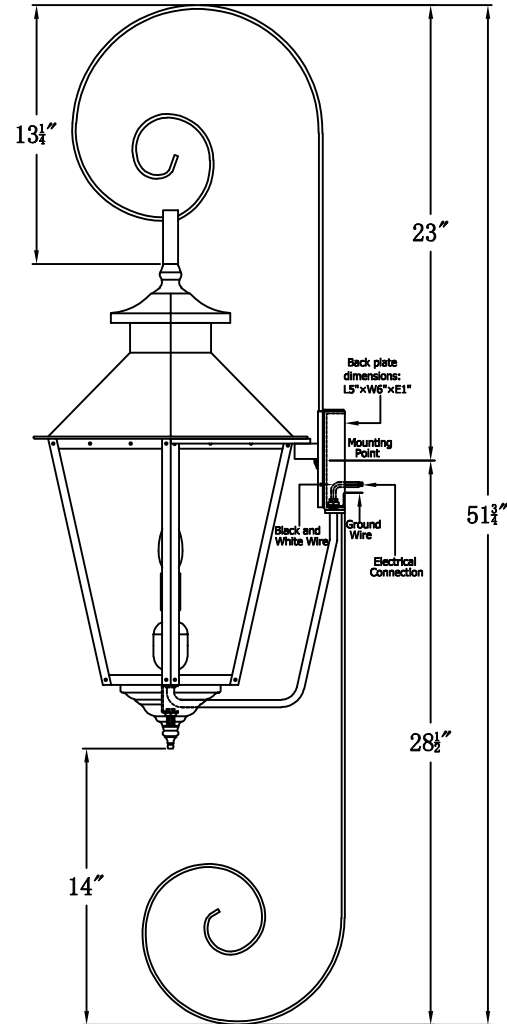

**BAYOU STREET 62 Electric With Top Scroll And Reverse Bottom Scroll
(BS-62E TS11/RBS4)**

The CopperSmith

Product Description	Drawing Description	<u>9152 Hard Drive</u>
Sockets:2-E12 Candelabra	REV:A/0	Foley Alabama 36536
Watts:2-60W	Date:04/12/2022	SKU Number:BS-62E
	Drawing by:Jason Huang	Product Name:Bayou Street 62 Electric