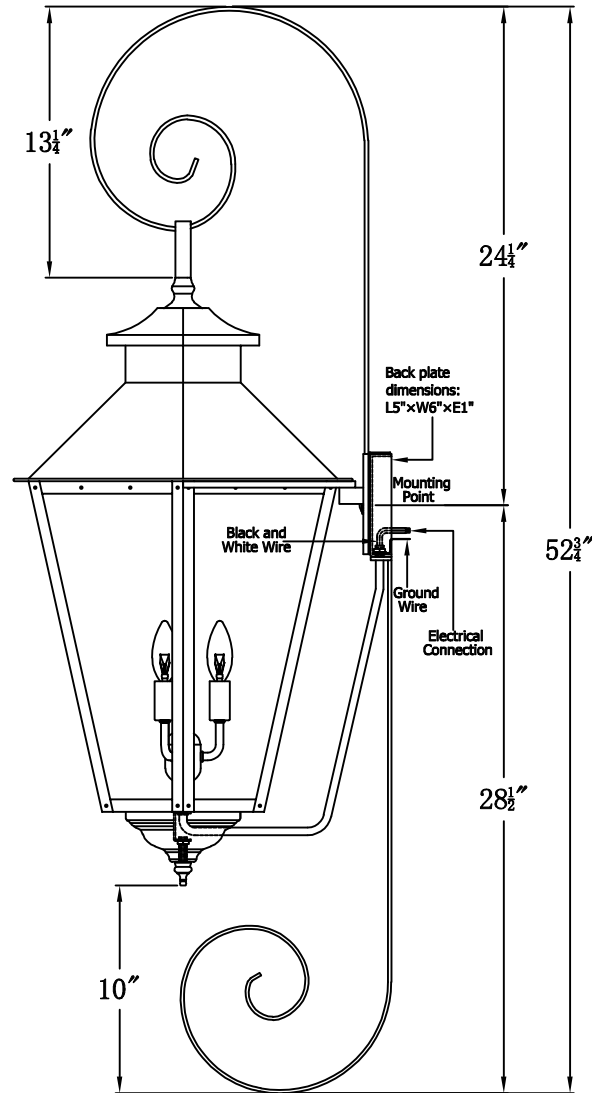

**BAYOU STREET 63 Electric With Top Scroll And Reverse Bottom Scroll  
(BS-63E TS15/RBS4 )**

<b>The CopperSmith</b>		
Product Description	Drawing Description	9152 Hard Drive
Sockets:3-E12 Candelabra	REV:A/0	Foley Alabama 36536
Watts:3-60W	Date:04/14/2022	SKU Number:BS-63E
	Drawing by:Jason Huang	Product Name:Bayou Street 63 Electric