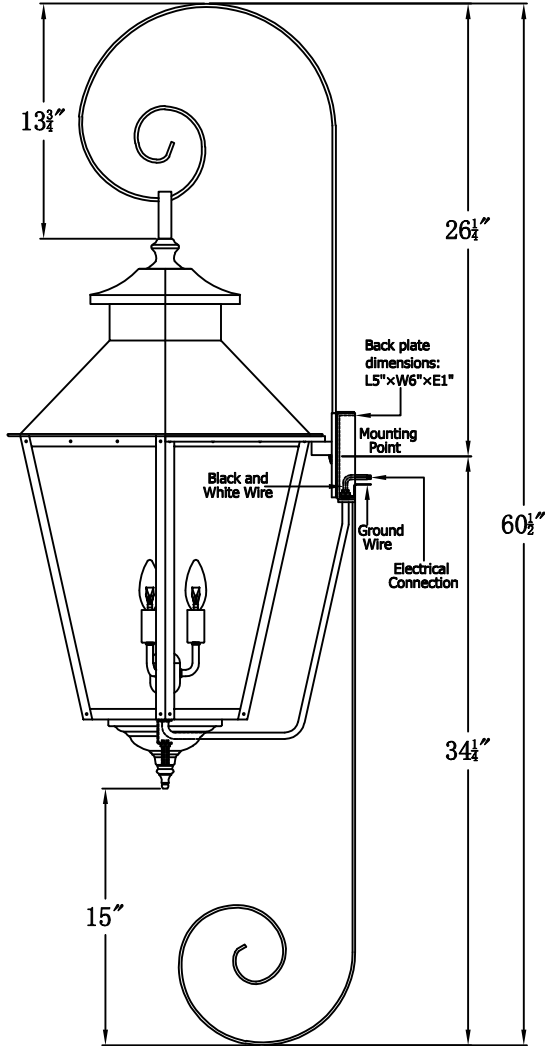

**BAYOU STREET 64 Electric With Top Scroll And Reverse Bottom Scroll
(BS-64E TS17/RBS5)**

The CopperSmith

Product Description	Drawing Description	9152 Hard Drive
Sockets:3-E12 Candelabra	REV:A/0	Foley Alabama 36536
Watts:3-60W	Date:04/16/2022	SKU Number:BS-64E
	Drawing by:Jason Huang	Product Name:Bayou Street 64 Electric