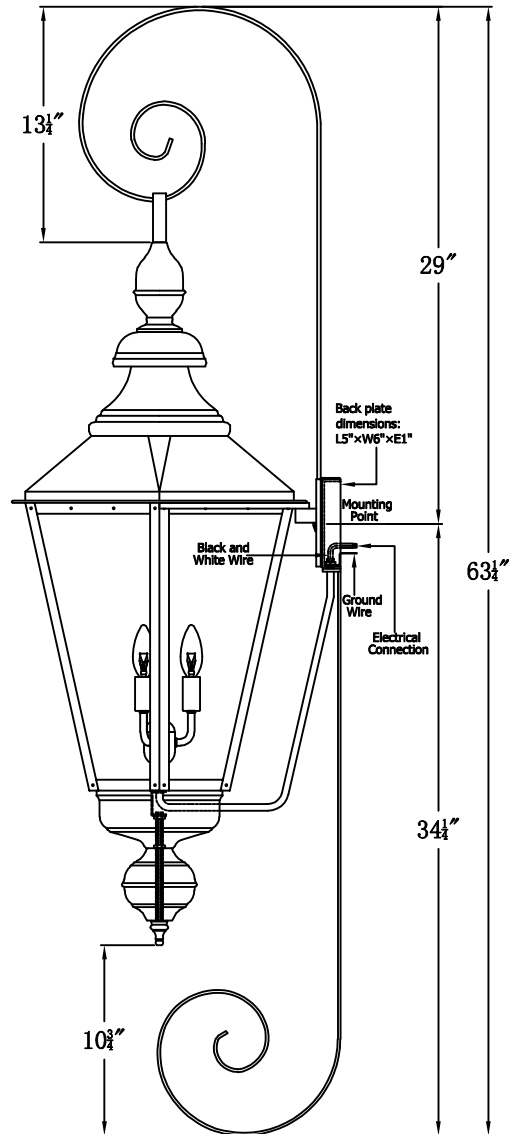

ESLAVA STREET 63 Electric With Top Scroll And Reverse Bottom Scroll
(ES-63E TS16/RBS5)

The CopperSmith		
Product Description	Drawing Description	9152 Hard Drive
Sockets:3-E12 Candelabra	REV:A/0	Foley Alabama 36536
Watts:3-60W	Date:04/22/2022	SKU Number:ES-63E
	Drawing by:Jason Huang	Product Name:Eslava Street 63 Electric