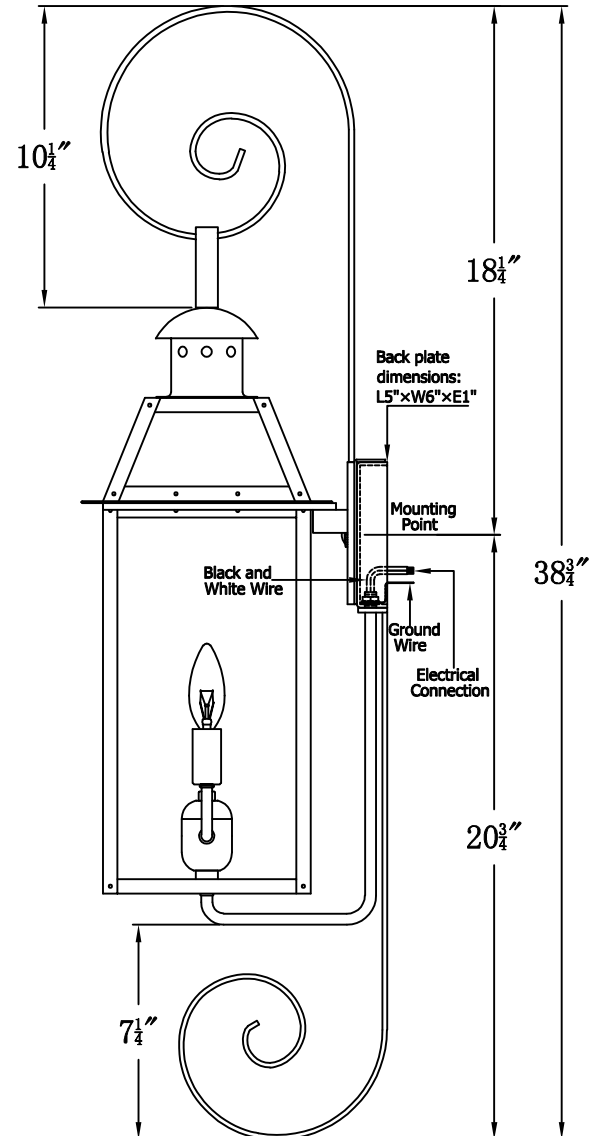

OAKLEY 20 Electric With Top Scroll And Reverse Bottom Scroll (OA-20E TS1/RBS1)

The CopperSmith

Product Description	Drawing Description	<u>9152 Hard Drive</u>
Sockets:2-E12 Candelabra	REV:A/0	Foley Alabama 36536
Watts:2-60W	Date:03/19/2022	SKU Number:OA-20E
	Drawing by:Jason Huang	Product Name:Oakley 20 Electric