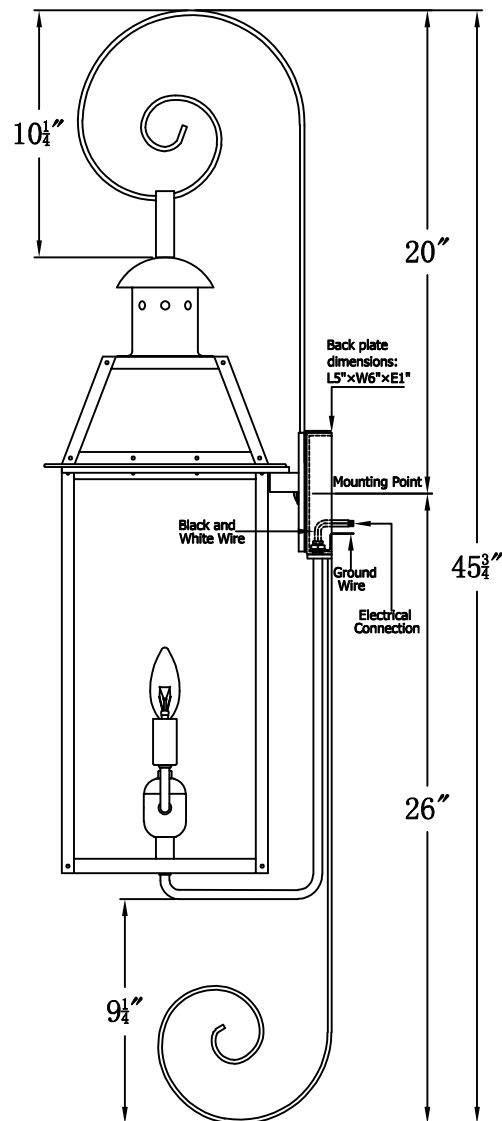

# OAKLEY 25 Electric With Top Scroll And Reverse Bottom Scroll (OA-25E TS4/RBS2 )

The CopperSmith		
Product Description	Drawing Description	<u>9152 Hard Drive</u>
Sockets:2-E12 Candelabra	REV:A/0	Foley Alabama 36536
Watts:2-60W	Date:03/21/2022	SKU Number:OA-25E
	Drawing by:Jason Huang	Product Name:Oakley 25 Electric