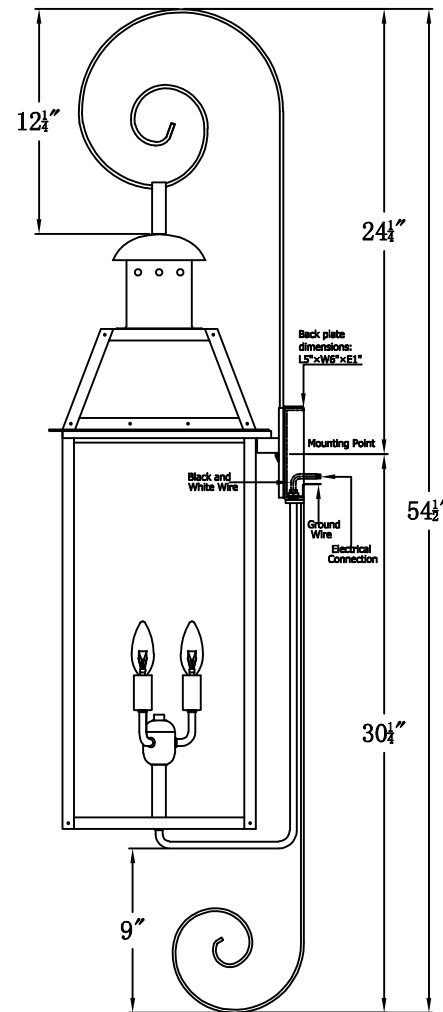

OAKLEY 33 Electric With Top Scroll And Reverse Bottom Scroll
(OA-33E TS8/RBS3)

The CopperSmith

Product Description	Drawing Description	9152 Hard Drive
Sockets:3-E12 Candelabra	REV:A/0	Foley Alabama 36536
Watts:3-60W	Date:03/22/2022	SKU Number:OA-33E
	Drawing by:Jason Huang	Product Name:Oakley 33 Electric