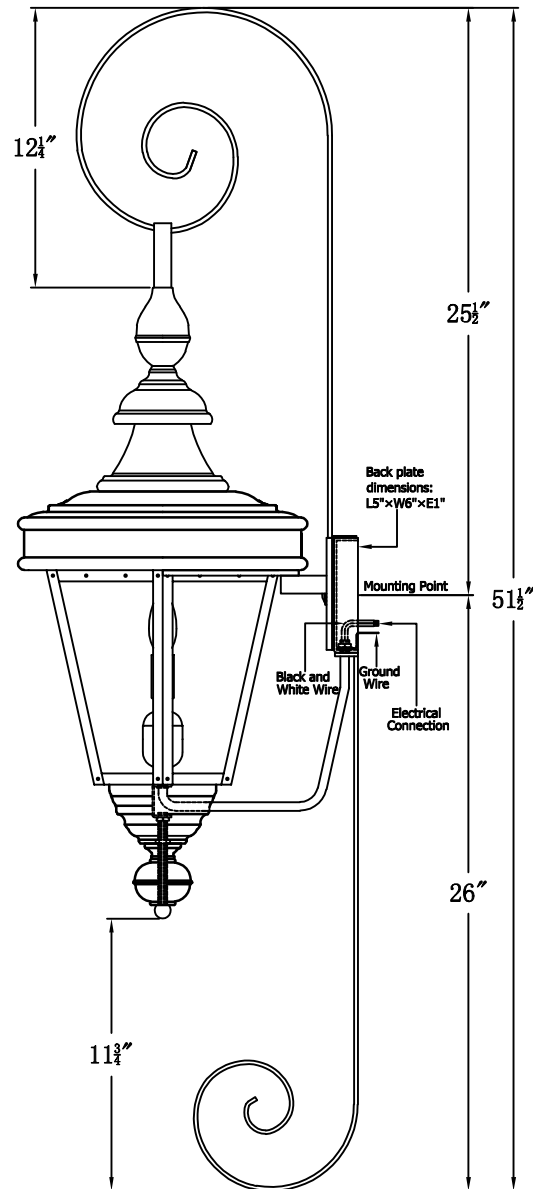

ROYAL STREET 61 Electric With Top Scroll And Reverse Bottom Scroll (RS-61E TS8/RBS2)

The CopperSmith

Product Description	Drawing Description	<u>9152 Hard Drive</u>
Sockets:2-E12 Candelabra	REV:A/0	Foley Alabama 36536
Watts:2-60W	Date:06/09/2022	SKU Number:RS-61E
	Drawing by:Jason Huang	Product Name:Royal Street 61 Electric