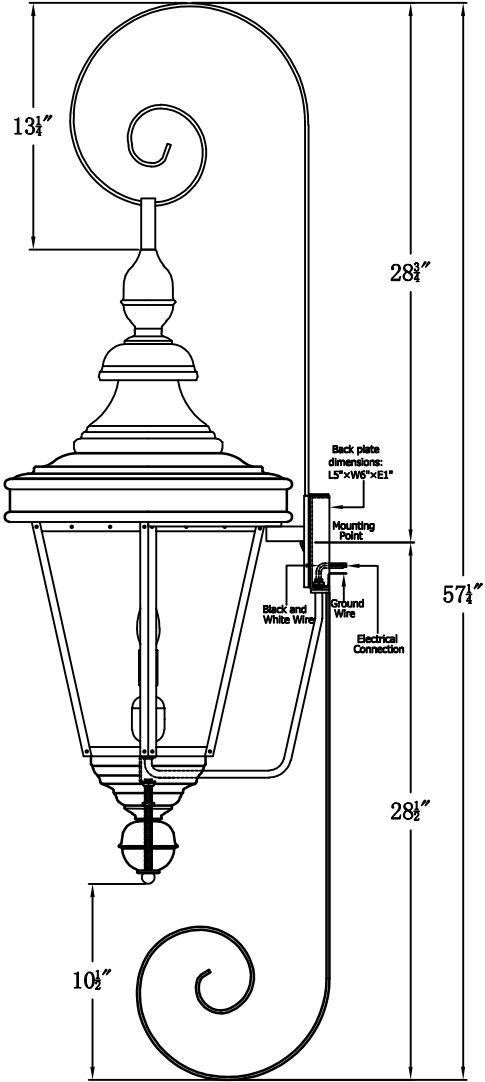

**ROYAL STREET 62 Electric With Top Scroll And Reverse Bottom Scroll  
(RS-62E TS13/RBS4 )**

The CopperSmith		
Product Description	Drawing Description	<u>9152 Hard Drive</u>
Sockets:2-E12 Candelabra	REV:A/0	Foley Alabama 36536
Watts:2-60W	Date:06/15/2022	SKU Number:RS-62E
	Drawing by:Jason Huang	Product Name:Royal Street 62 Electric