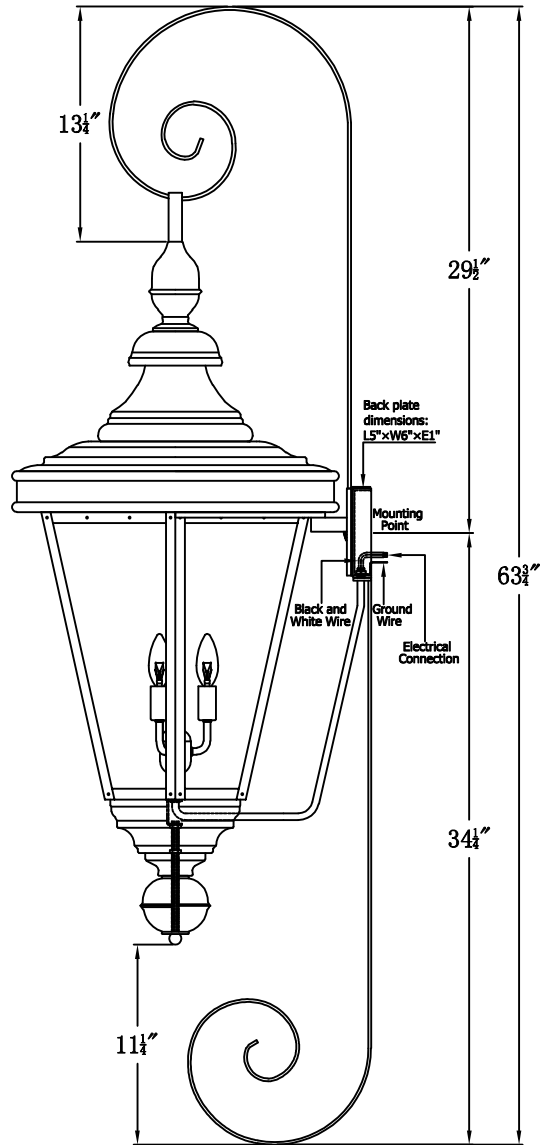

ROYAL STREET 63 Electric With Top Scroll And Reverse Bottom Scroll
(RS-63E TS16/RBS5)

The CopperSmith

Product Description	Drawing Description	9152 Hard Drive
Sockets:3-E12 Candelabra	REV:A/0	Foley Alabama 36536
Watts:3-60W	Date:06/18/2022	SKU Number:RS-63E
	Drawing by:Jason Huang	Product Name:Royal Street 63 Electric