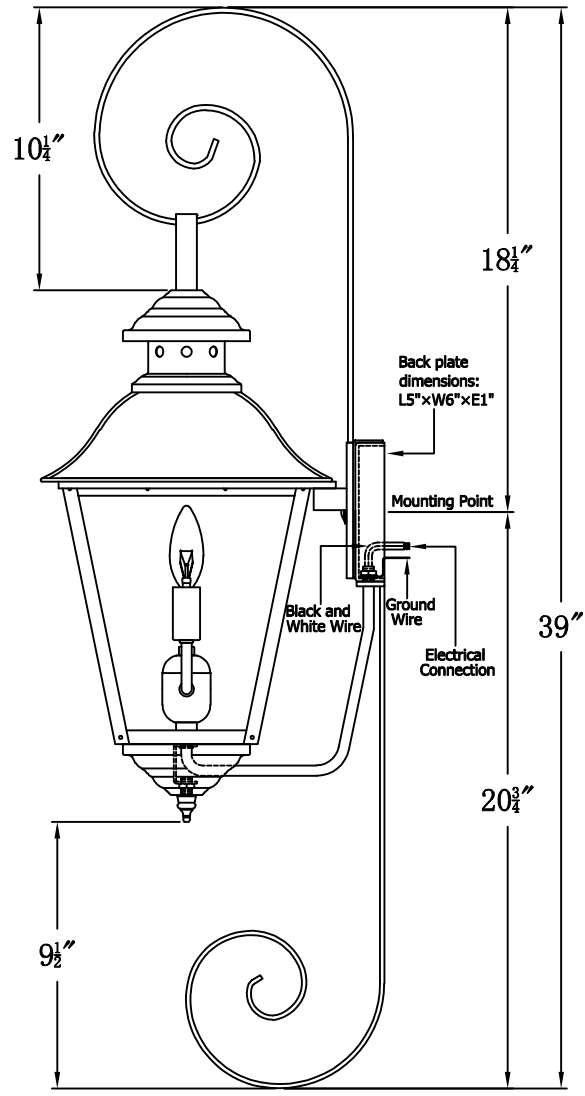

STATE STREET 41 Electric With Top Scroll And Reverse Bottom Scroll
(SS-41E TS3/RBS1)

The CopperSmith		
Product Description	Drawing Description	9152 Hard Drive
Sockets:2-E12 Candelabra	REV:A/0	Foley Alabama 36536
Watts:2-60W	Date:10/16/2021	SKU Number:SS-41E
	Drawing by:Jason Huang	Product Name:State Street 41 Electric