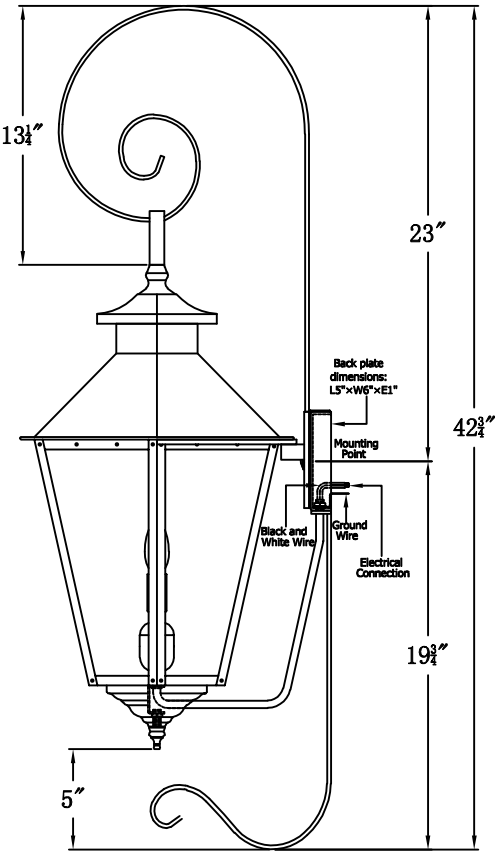

**BAYOU STREET 62 Electric With Top Scroll And Bottom Farmhouse Hook  
(BS-62E TS11/BFH7 )**

<b>The CopperSmith</b>		
Product Description	Drawing Description	<u>9152 Hard Drive</u>
Sockets:2-E12 Candelabra	REV:A/0	Foley Alabama 36536
Watts:2-60W	Date:04/12/2022	SKU Number:BS-62E
	Drawing by:Jason Huang	Product Name:Bayou Street 62 Electric