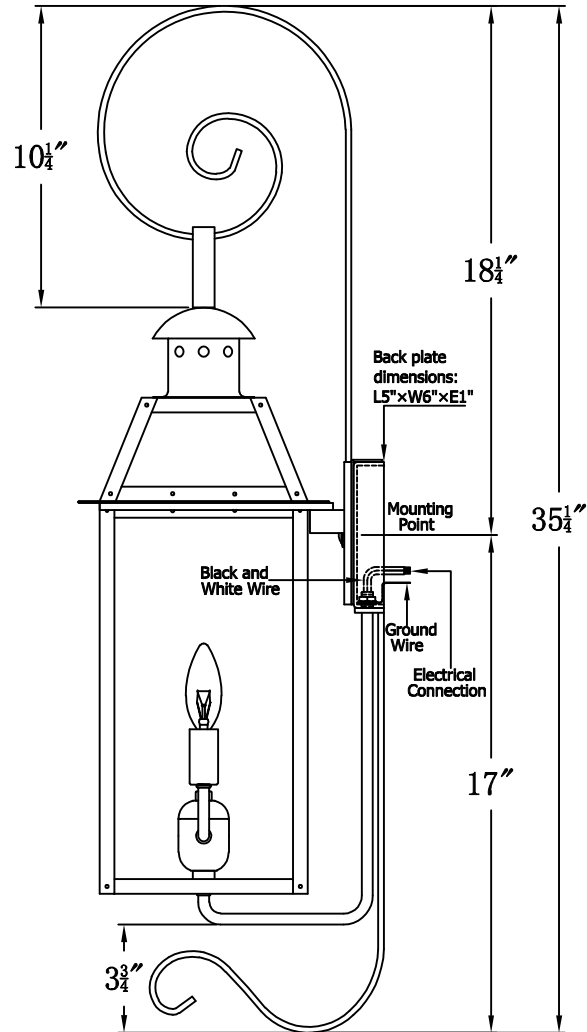

# OAKLEY 20 Electric With Top Scroll And Bottom Farmhouse Hook (OA-20E TS1/BFH4 )

## The CopperSmith

The CopperSmith		
Product Description	Drawing Description	<u>9152 Hard Drive</u>
Sockets:2-E12 Candelabra	REV:A/0	Foley Alabama 36536
Watts:2-60W	Date:03/19/2022	SKU Number:OA-20E
	Drawing by:Jason Huang	Product Name:Oakley 20 Electric