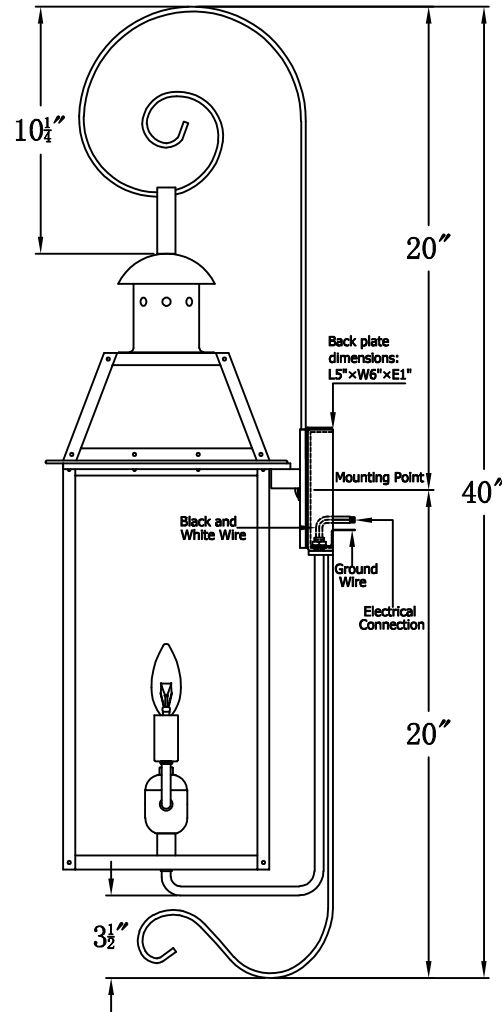

# OAKLEY 25 Electric With Top Scroll And Bottom Farmhouse Hook (OA-25E TS4/BFH6 )

The CopperSmith		
Product Description	Drawing Description	<u>9152 Hard Drive</u>
Sockets:2-E12 Candelabra	REV:A/0	Foley Alabama 36536
Watts:2-60W	Date:03/21/2022	SKU Number:OA-25E
	Drawing by:Jason Huang	Product Name:Oakley 25 Electric