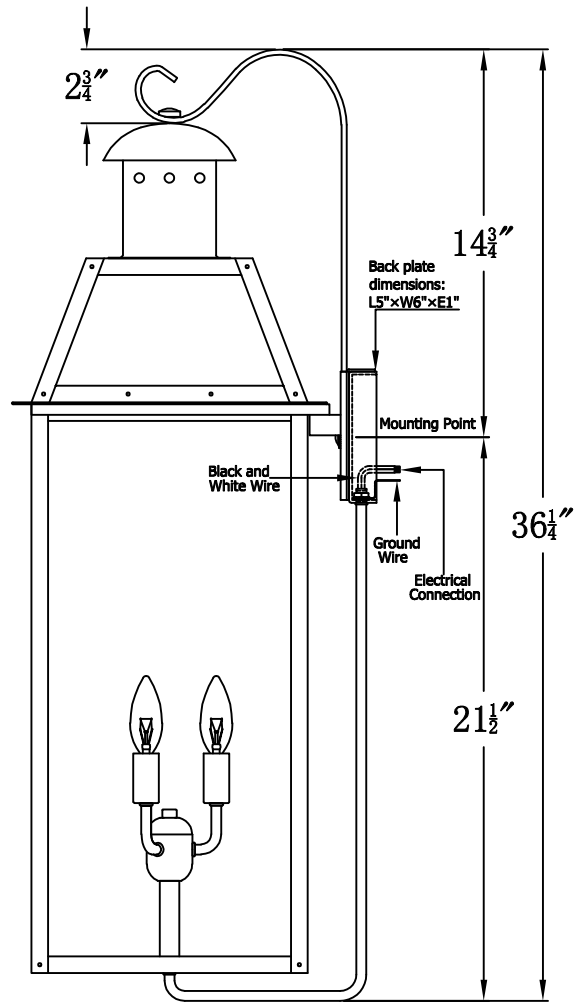

OAKLEY 33 Electric With Farm House Hook
(OA-33E FH8)

The CopperSmith

Product Description	Drawing Description	9152 Hard Drive
Sockets:3-E12 Candelabra	REV:A/0	Foley Alabama 36536
Watts:3-60W	Date:03/22/2022	SKU Number:OA-33E
	Drawing by:Jason Huang	Product Name:Oakley 33 Electric