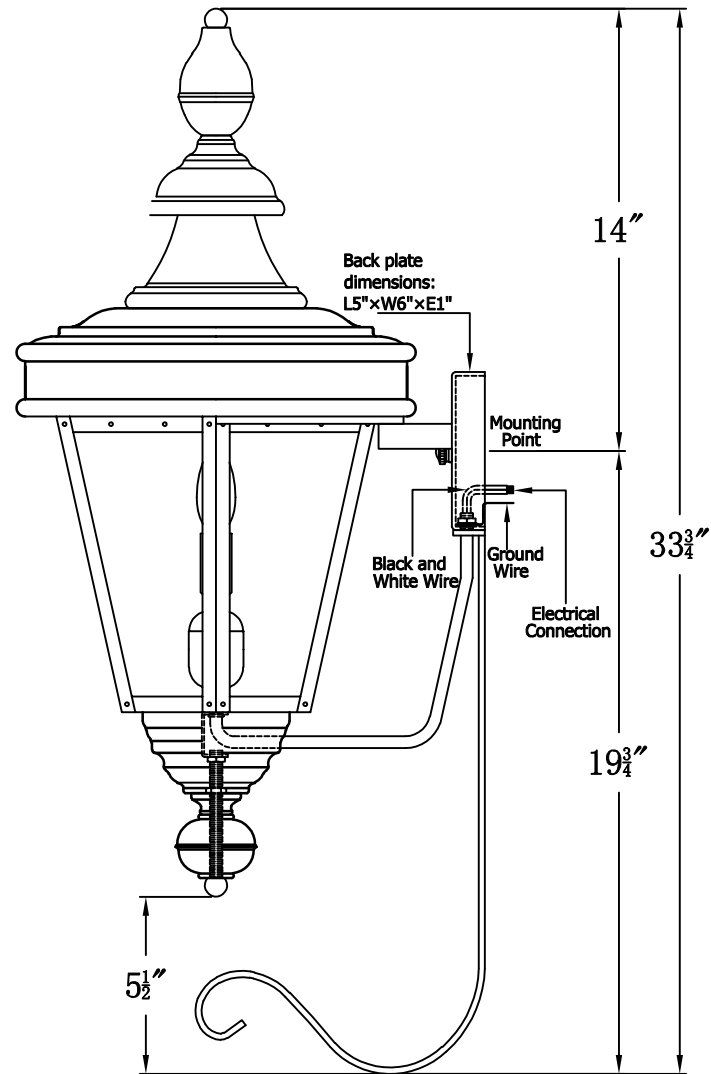

ROYAL STREET 61 Electric With Bottom Farmhouse Hook  
(RS-61E BFH7 )

The CopperSmith

Product Description	Drawing Description	9152 Hard Drive Foley Alabama 36536
Sockets:2-E12 Candelabra	REV:A/0	
Watts:2-60W	Date:06/09/2022	SKU Number:RS-61E
	Drawing by:Jason Huang	Product Name:Royal Street 61 Electric