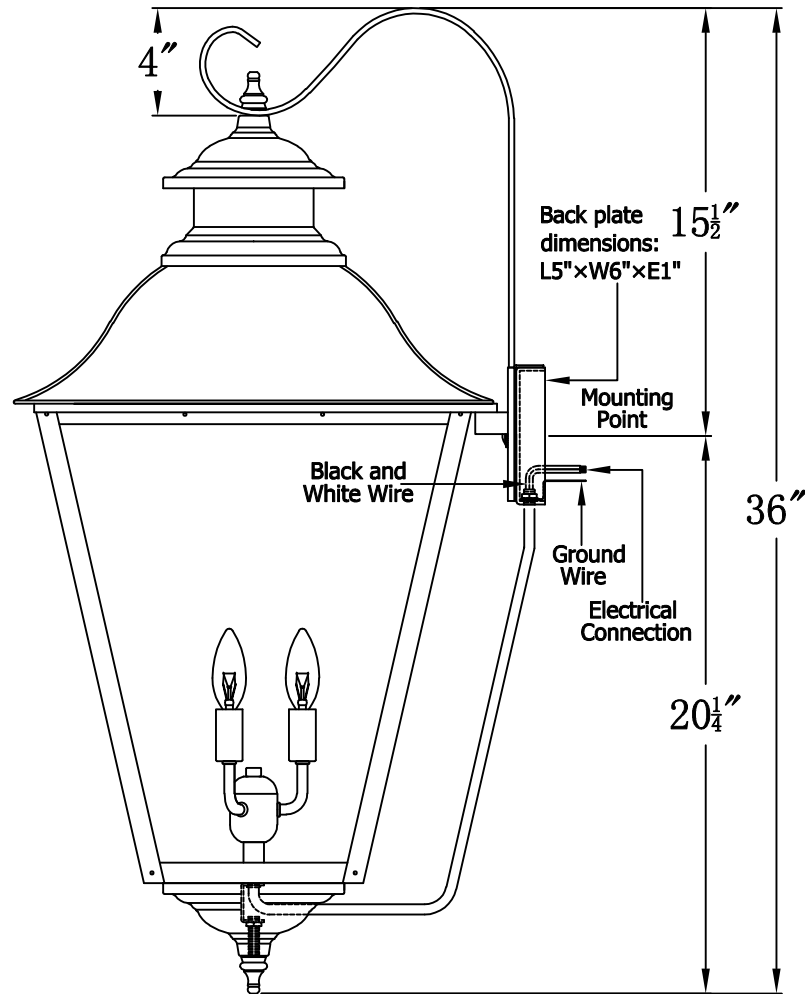

STATE STREET 44 Electric With Farm House Hook
(SS-44E FH10)

The CopperSmith

Product Description	Drawing Description	<u>9152 Hard Drive</u> Foley Alabama 36536
Sockets:3-E12 Candelabra	REV:A/0	
Watts:3-60W	Date:11/18/2021	SKU Number:SS-44E
	Drawing by:Jason Huang	Product Name:State Street 44 Electric