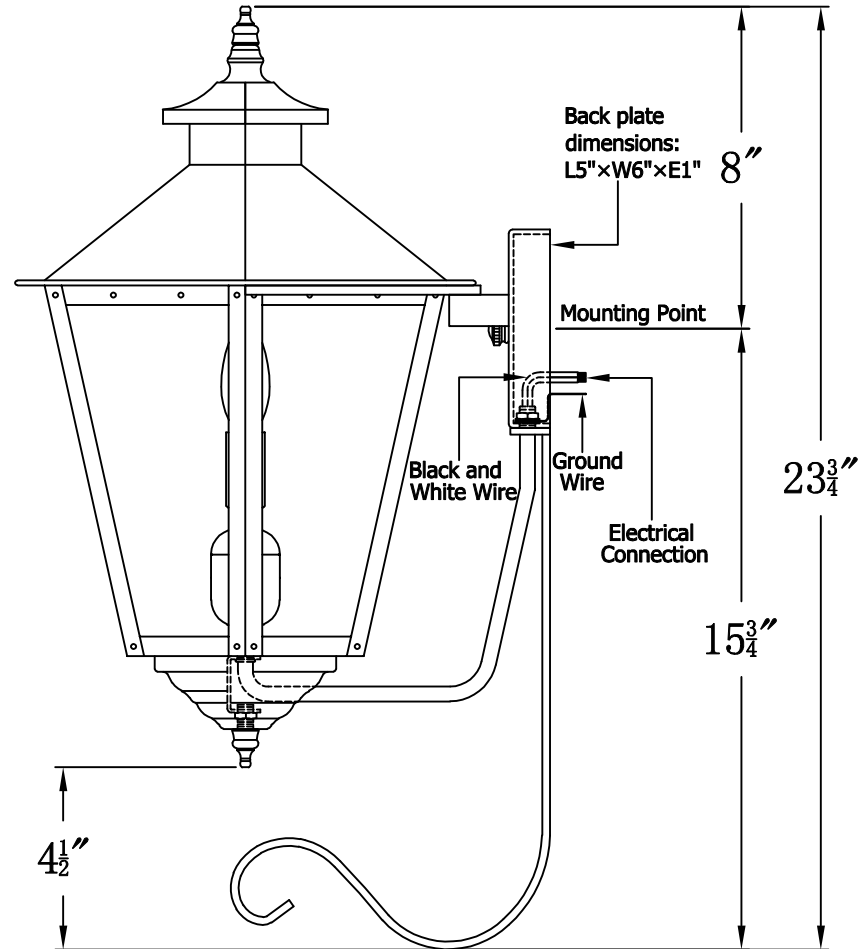

**BAYOU STREET 61 Electric With Bottom Farmhouse Hook
(BS-61E BFH3)**

The CopperSmith

Product Description		Drawing Description	<u>9152 Hard Drive</u>
Sockets:2-E12 Candelabra		REV:A/0	Foley Alabama 36536
Watts:2-60W		Date:04/09/2022	SKU Number:BS-61E
		Drawing by:Jason Huang	Product Name:Bayou Street 61 Electric