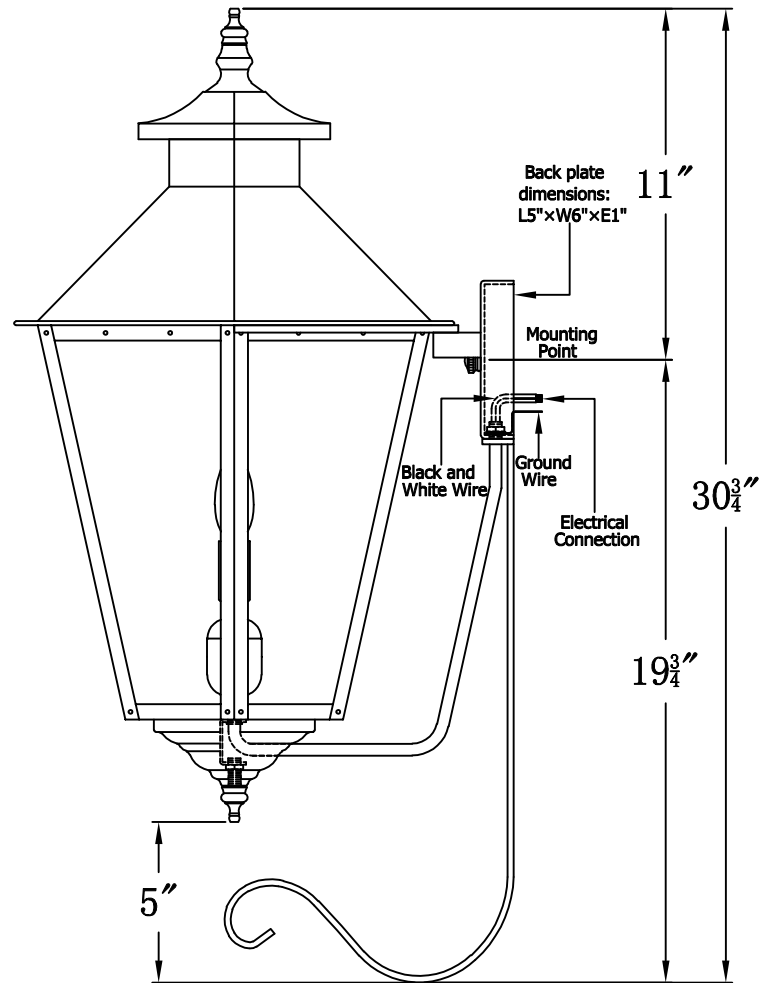

BAYOU STREET 62 Electric With Bottom Farmhouse Hook  
(BS-62E BFH7 )

The CopperSmith

Product Description	Drawing Description	9152 Hard Drive Foley Alabama 36536
Sockets:2-E12 Candelabra	REV:A/0	
Watts:2-60W	Date:04/12/2022	SKU Number:BS-62E
	Drawing by:Jason Huang	Product Name:Bayou Street 62 Electric