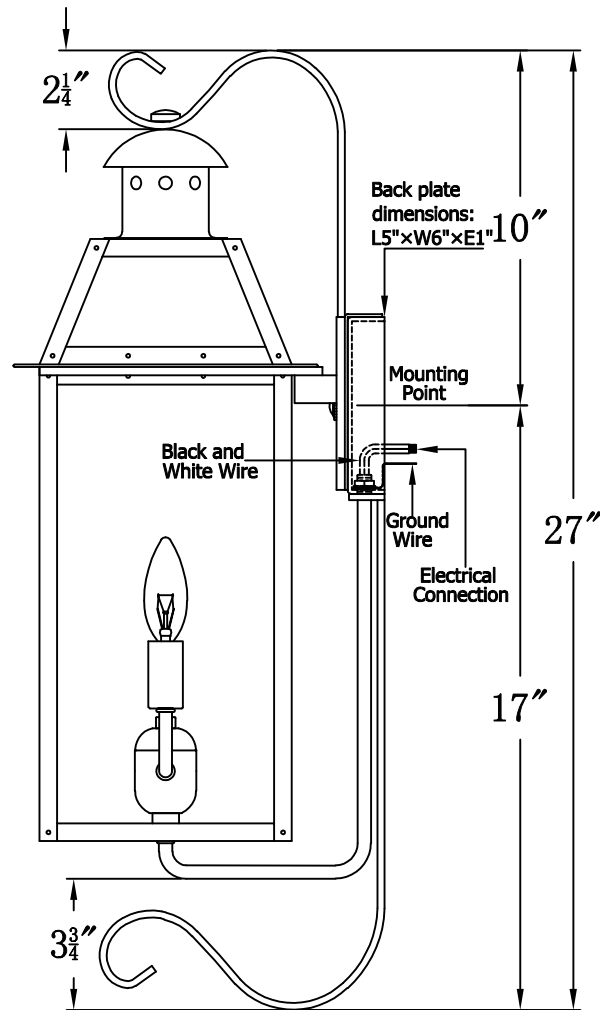

OAKLEY 20 Electric With Top And Bottom Farmhouse Hook
(OA-20E FH1/BFH4)

The CopperSmith

Product Description	Drawing Description	9152 Hard Drive Foley Alabama 36536
Sockets:2-E12 Candelabra	REV:A/0	
Watts:2-60W	Date:03/19/2022	SKU Number:OA-20E
	Drawing by:Jason Huang	Product Name:Oakley 20 Electric