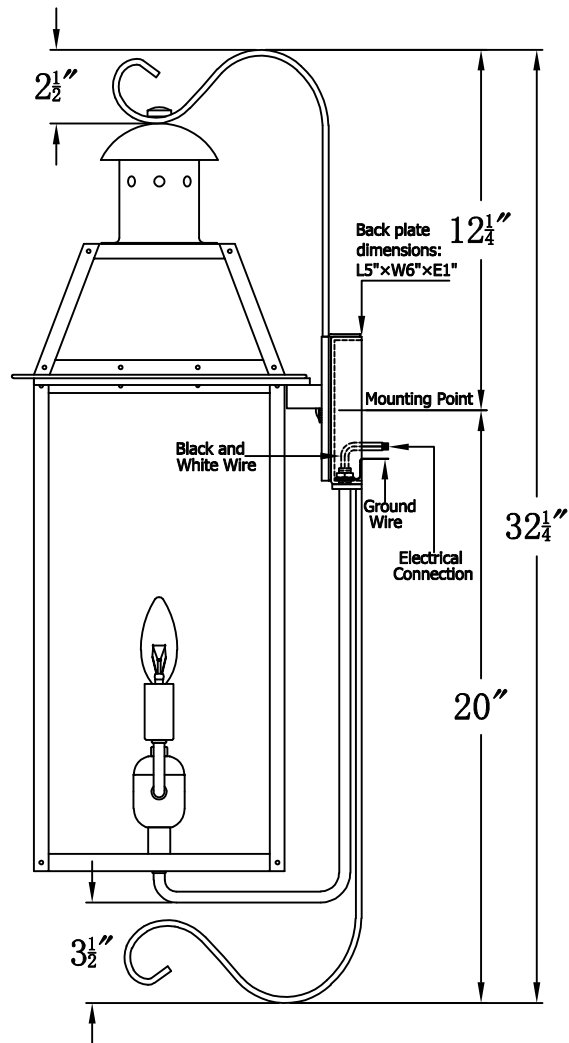

OAKLEY 25 Electric With Top And Bottom Farmhouse Hook
(OA-25E FH3/BFH6)

The CopperSmith

Product Description	Drawing Description	<u>9152 Hard Drive</u> Foley Alabama 36536
Sockets:2-E12 Candelabra	REV:A/0	
Watts:2-60W	Date:03/21/2022	SKU Number:OA-25E
	Drawing by:Jason Huang	Product Name:Oakley 25 Electric