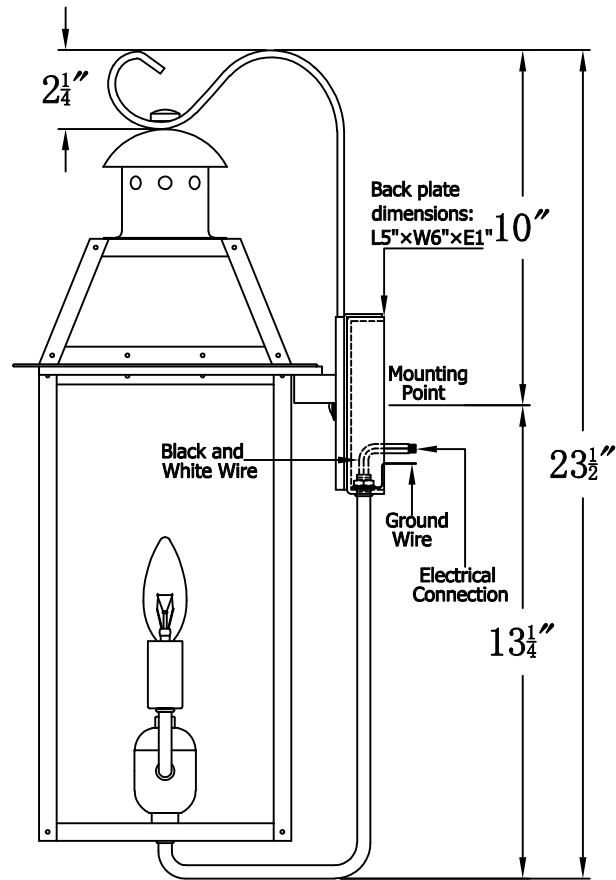

OAKLEY 20 Electric With Farm House Hook (OA-20E FH1)

The CopperSmith

Product Description	Drawing Description	<u>9152 Hard Drive</u> Foley Alabama 36536
Sockets:2-E12 Candelabra	REV:A/0	
Watts:2-60W	Date:03/19/2022	SKU Number:OA-20E
	Drawing by:Jason Huang	Product Name:Oakley 20 Electric