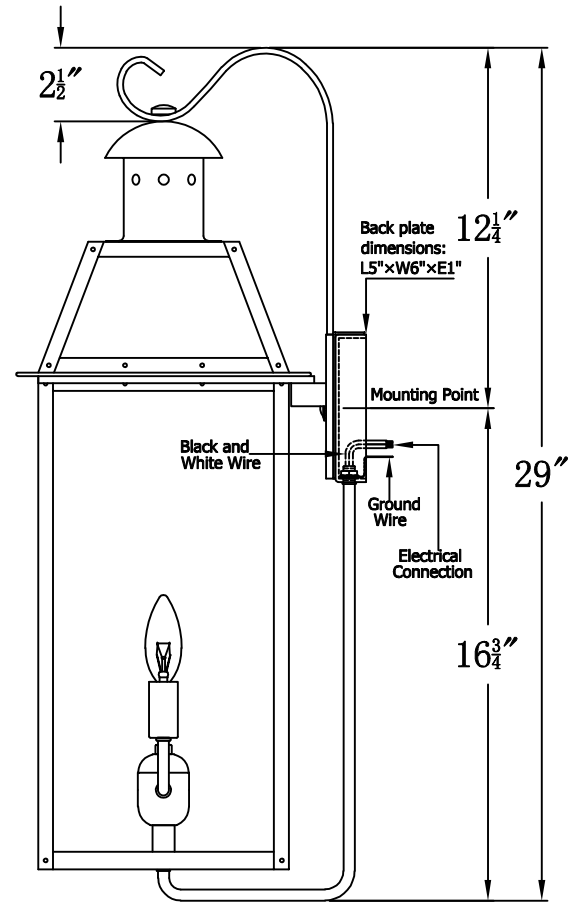

OAKLEY 25 Electric With Farm House Hook (OA-25E FH3)

The CopperSmith

Product Description	Drawing Description	<u>9152 Hard Drive</u> Foley Alabama 36536
Sockets:2-E12 Candelabra	REV:A/0	
Watts:2-60W	Date:03/21/2022	SKU Number:OA-25E
	Drawing by:Jason Huang	Product Name:Oakley 25 Electric