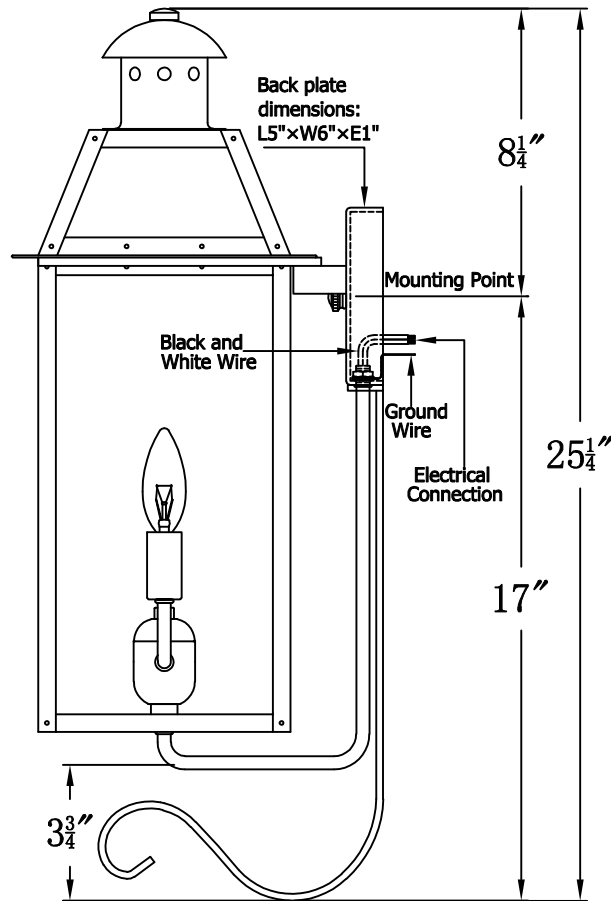

OAKLEY 20 Electric With Bottom Farmhouse Hook (OA-20E BFH4)

The CopperSmith

Product Description	Drawing Description	<u>9152 Hard Drive</u> Foley Alabama 36536
Sockets:2-E12 Candelabra	REV:A/0	
Watts:2-60W	Date:03/19/2022	SKU Number:OA-20E
	Drawing by:Jason Huang	Product Name:Oakley 20 Electric