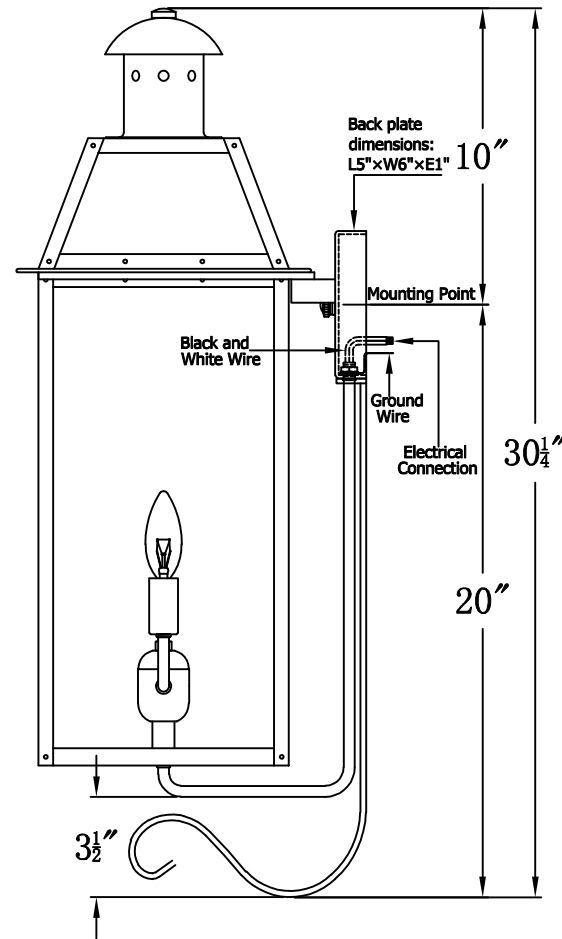

OAKLEY 25 Electric With Bottom Farmhouse Hook (OA-25E BFH6)

The CopperSmith

Product Description	Drawing Description	<u>9152 Hard Drive</u> Foley Alabama 36536
Sockets:2-E12 Candelabra	REV:A/0	
Watts:2-60W	Date:03/21/2022	SKU Number:OA-25E
	Drawing by:Jason Huang	Product Name:Oakley 25 Electric