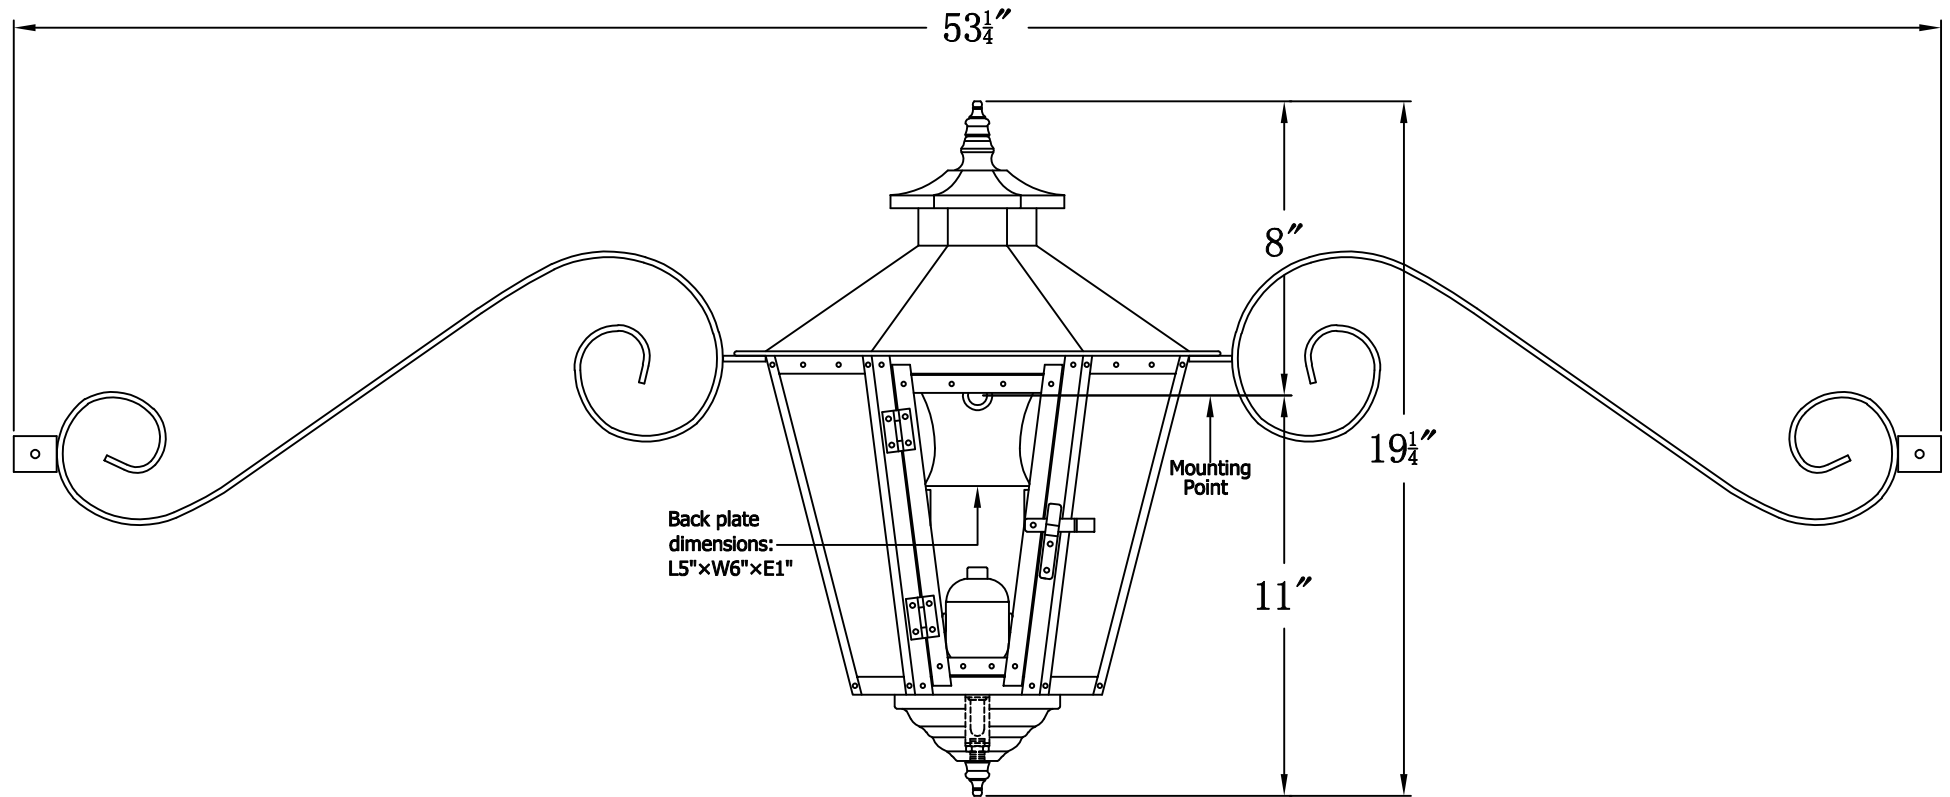

BAYOU STREET 61 Electric With Classic Moustache  
(BS-61E CMS)

The CopperSmith

Product Description	Drawing Description	9152 Hard Drive
Sockets:2-E12 Candelabra	REV:A/0	Foley Alabama 36536
Watts:2-60W	Date:04/07/2022	SKU Number:BS-61E
	Drawing by:Jason Huang	Product Name:Bayou Street 61 Electric