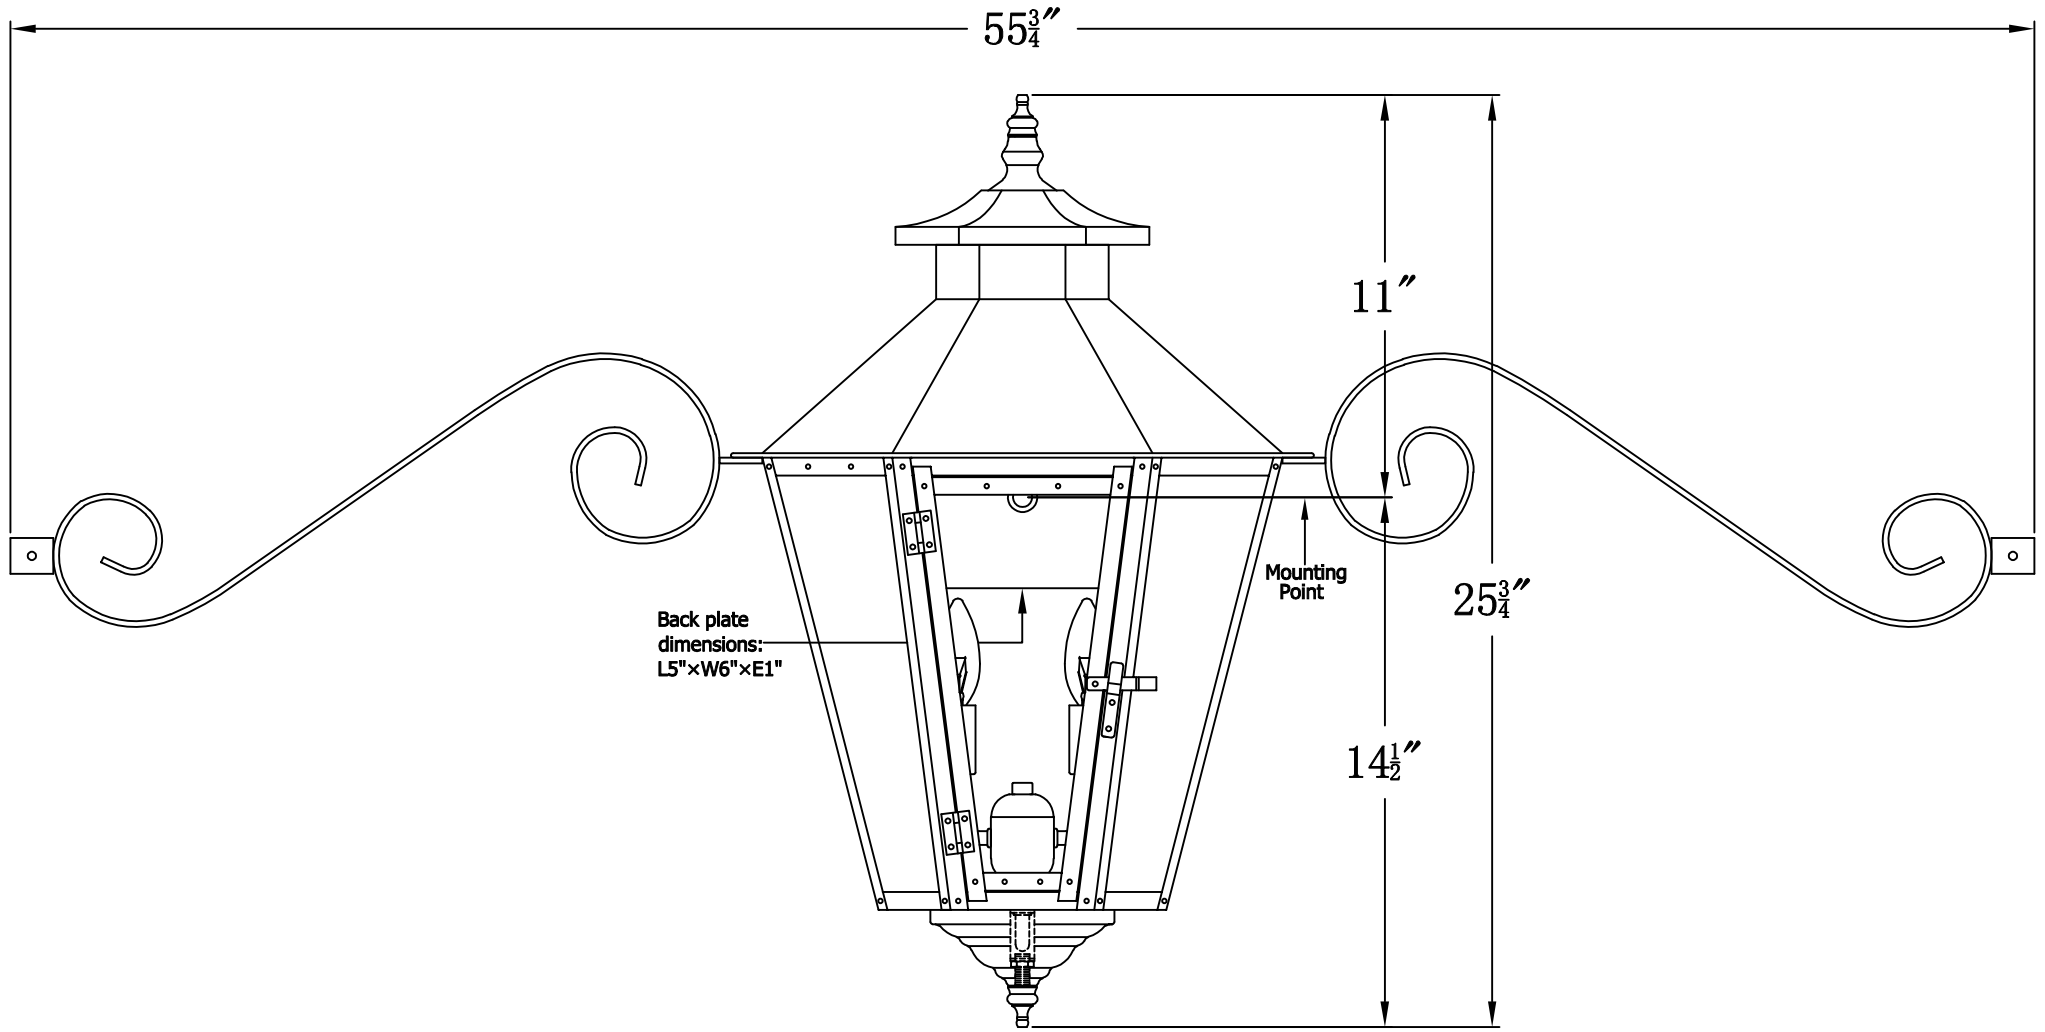

BAYOU STREET 62 Electric With Classic Moustache
(BS-62E CMS)

The CopperSmith

Product Description	Drawing Description	9152 Hard Drive
Sockets:2-E12 Candelabra	REV:A/0	Foley Alabama 36536
Watts:2-60W	Date:04/11/2022	SKU Number:BS-62E
	Drawing by:Jason Huang	Product Name:Bayou Street 62 Electric