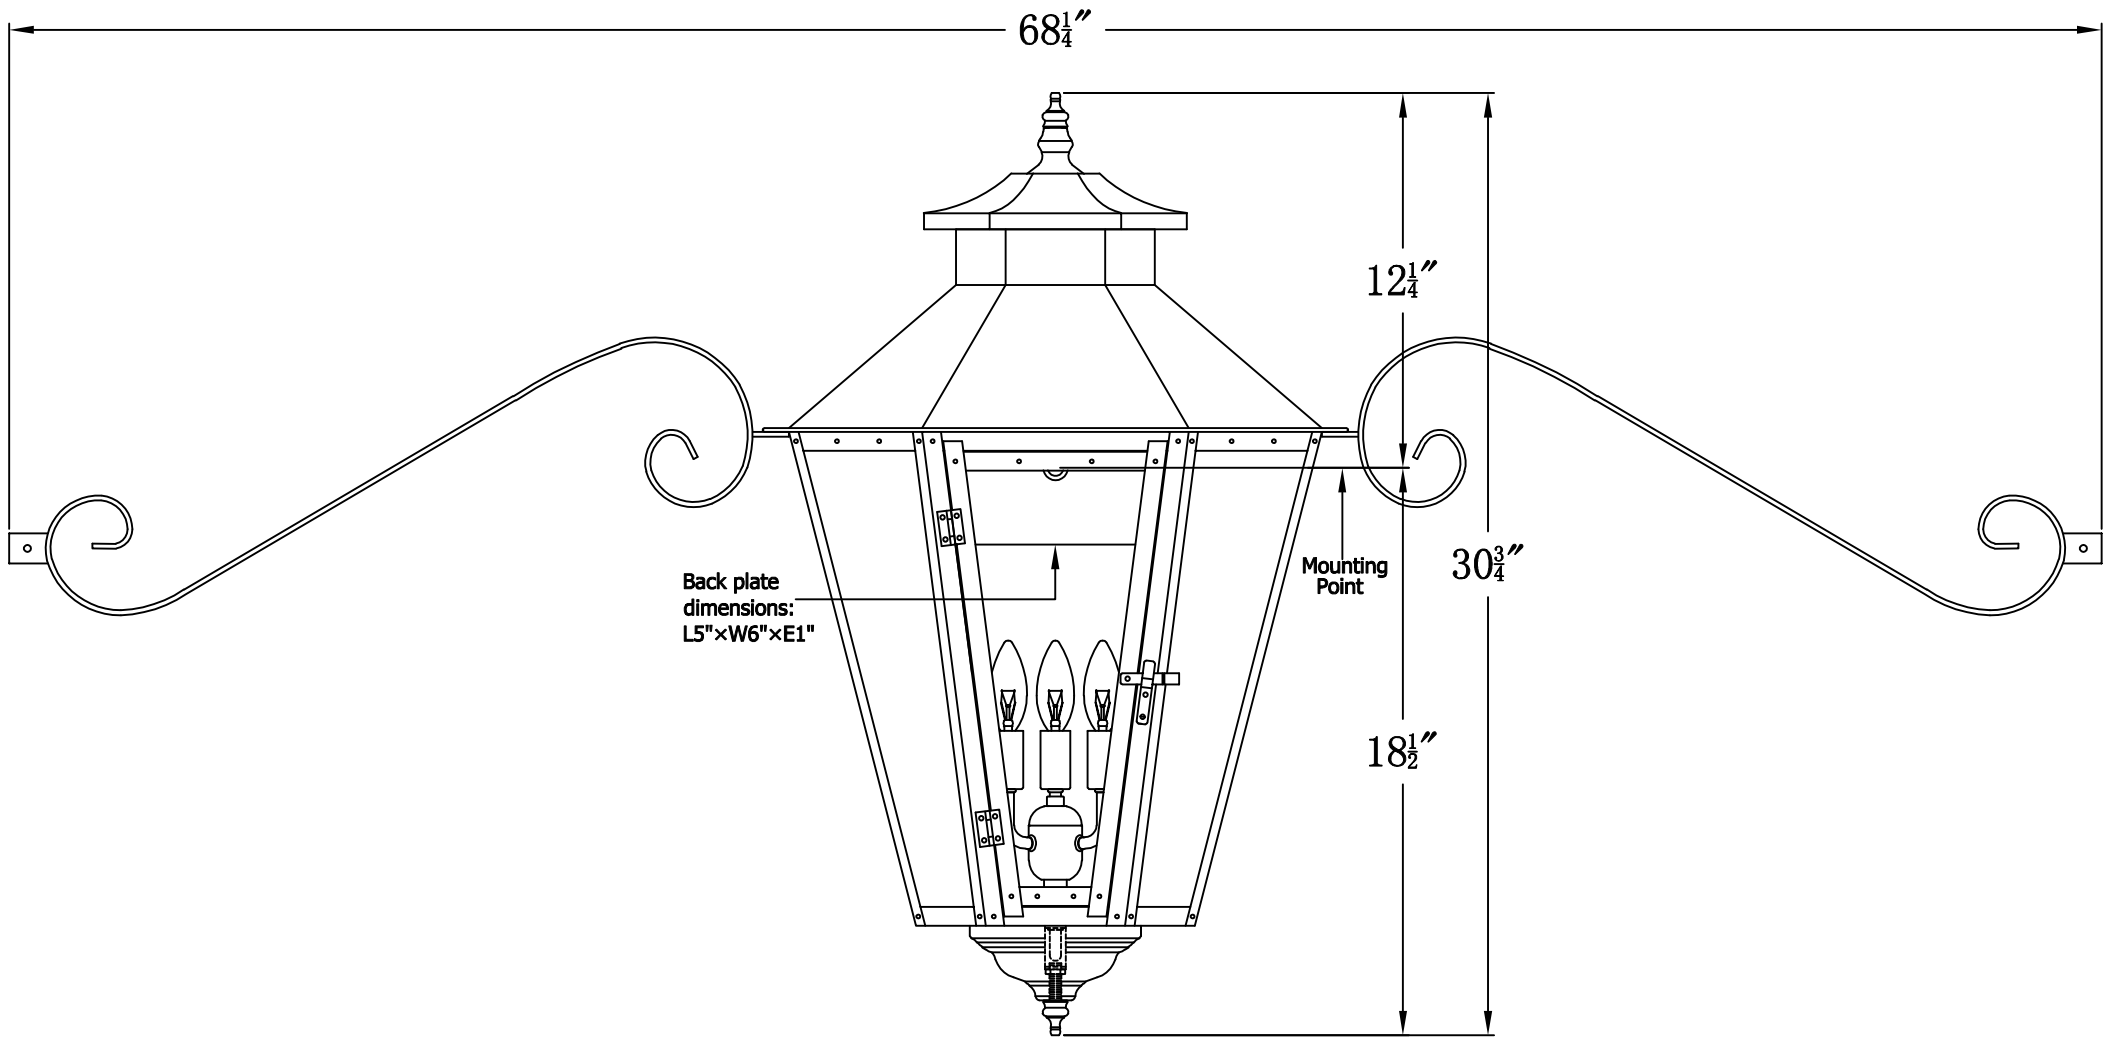

**BAYOU STREET 63 Electric With Classic Moustache
(BS-63E CML)**

The CopperSmith

Product Description	Drawing Description	9152 Hard Drive
Sockets:3-E12 Candelabra	REV:A/0	Foley Alabama 36536
Watts:3-60W	Date:04/12/2022	SKU Number:BS-63E
	Drawing by:Jason Huang	Product Name:Bayou Street 63 Electric