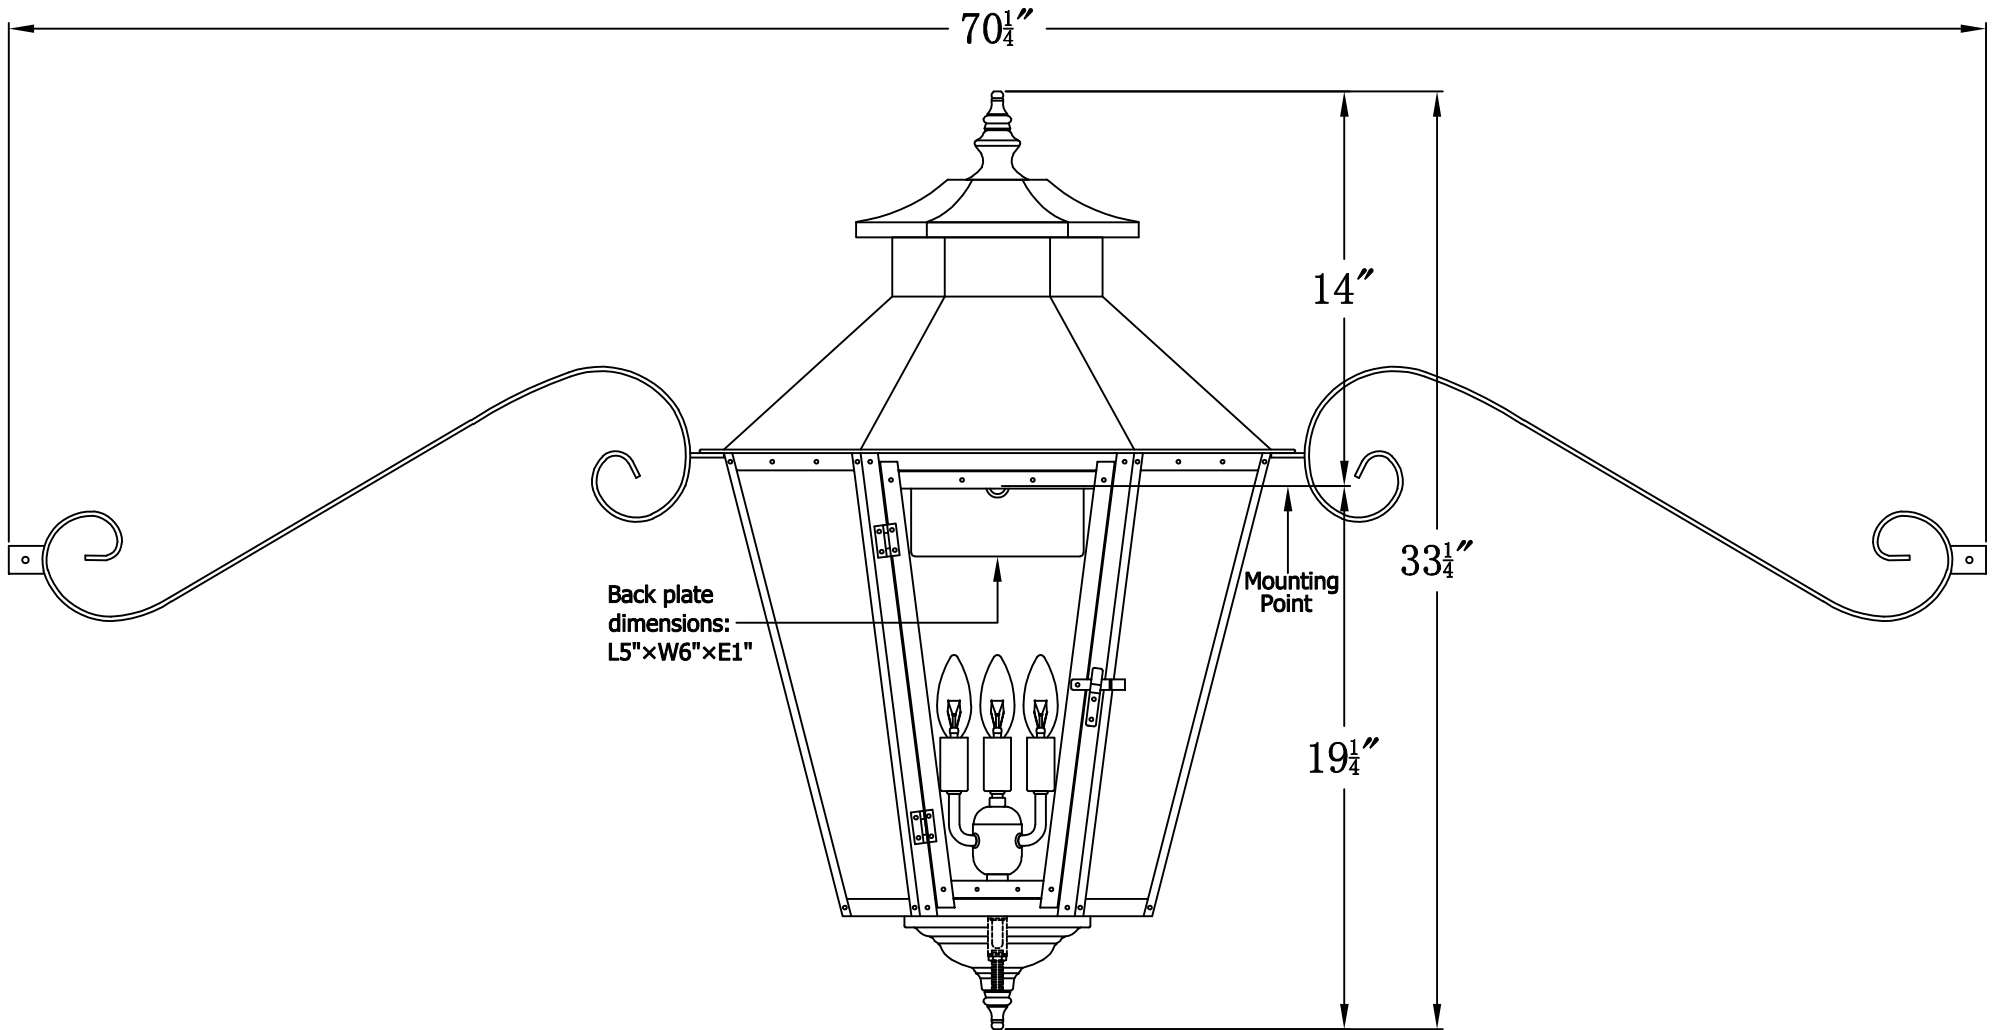

**BAYOU STREET 64 Electric With Classic Moustache
(BS-64E CML)**

The CopperSmith

Product Description	Drawing Description	9152 Hard Drive
Sockets:3-E12 Candelabra	REV:A/0	Foley Alabama 36536
Watts:3-60W	Date:04/14/2022	SKU Number:BS-64E
	Drawing by:Jason Huang	Product Name:Bayou Street 64 Electric