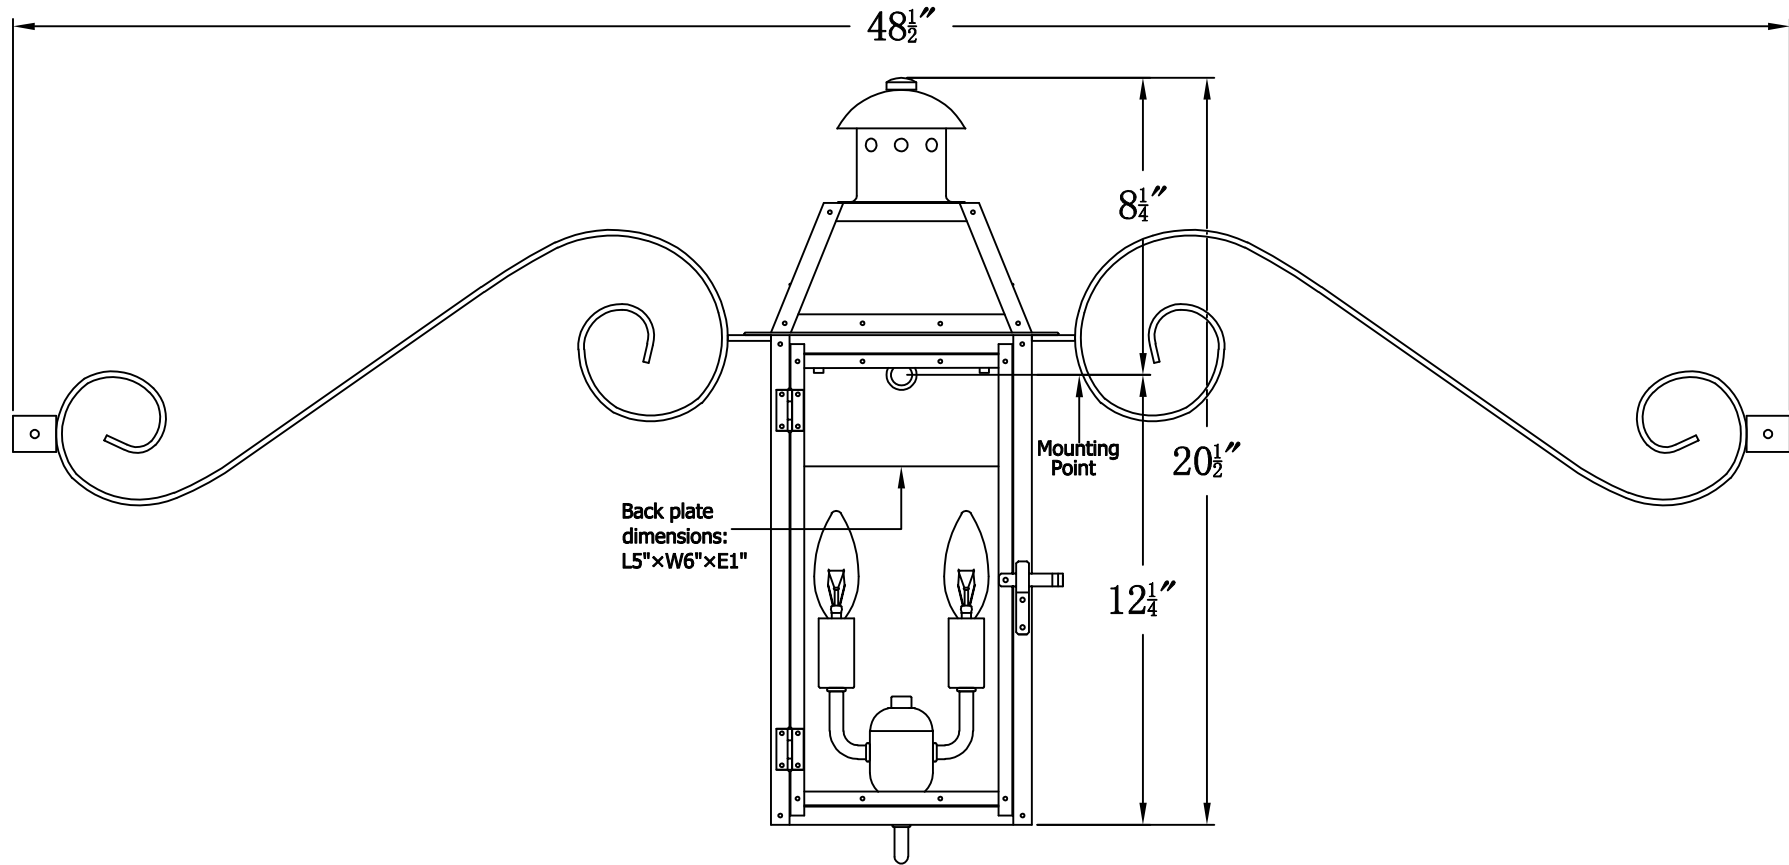

OAKLEY 20 Electric With Classic Moustache
(OA-20E CMS)

The CopperSmith

Product Description	Drawing Description	9152 Hard Drive
Sockets:2-E12 Candelabra	REV:A/0	Foley Alabama 36536
Watts:2-60W	Date:03/19/2022	SKU Number:OA-20E
	Drawing by:Jason Huang	Product Name:Oakley 20 Electric