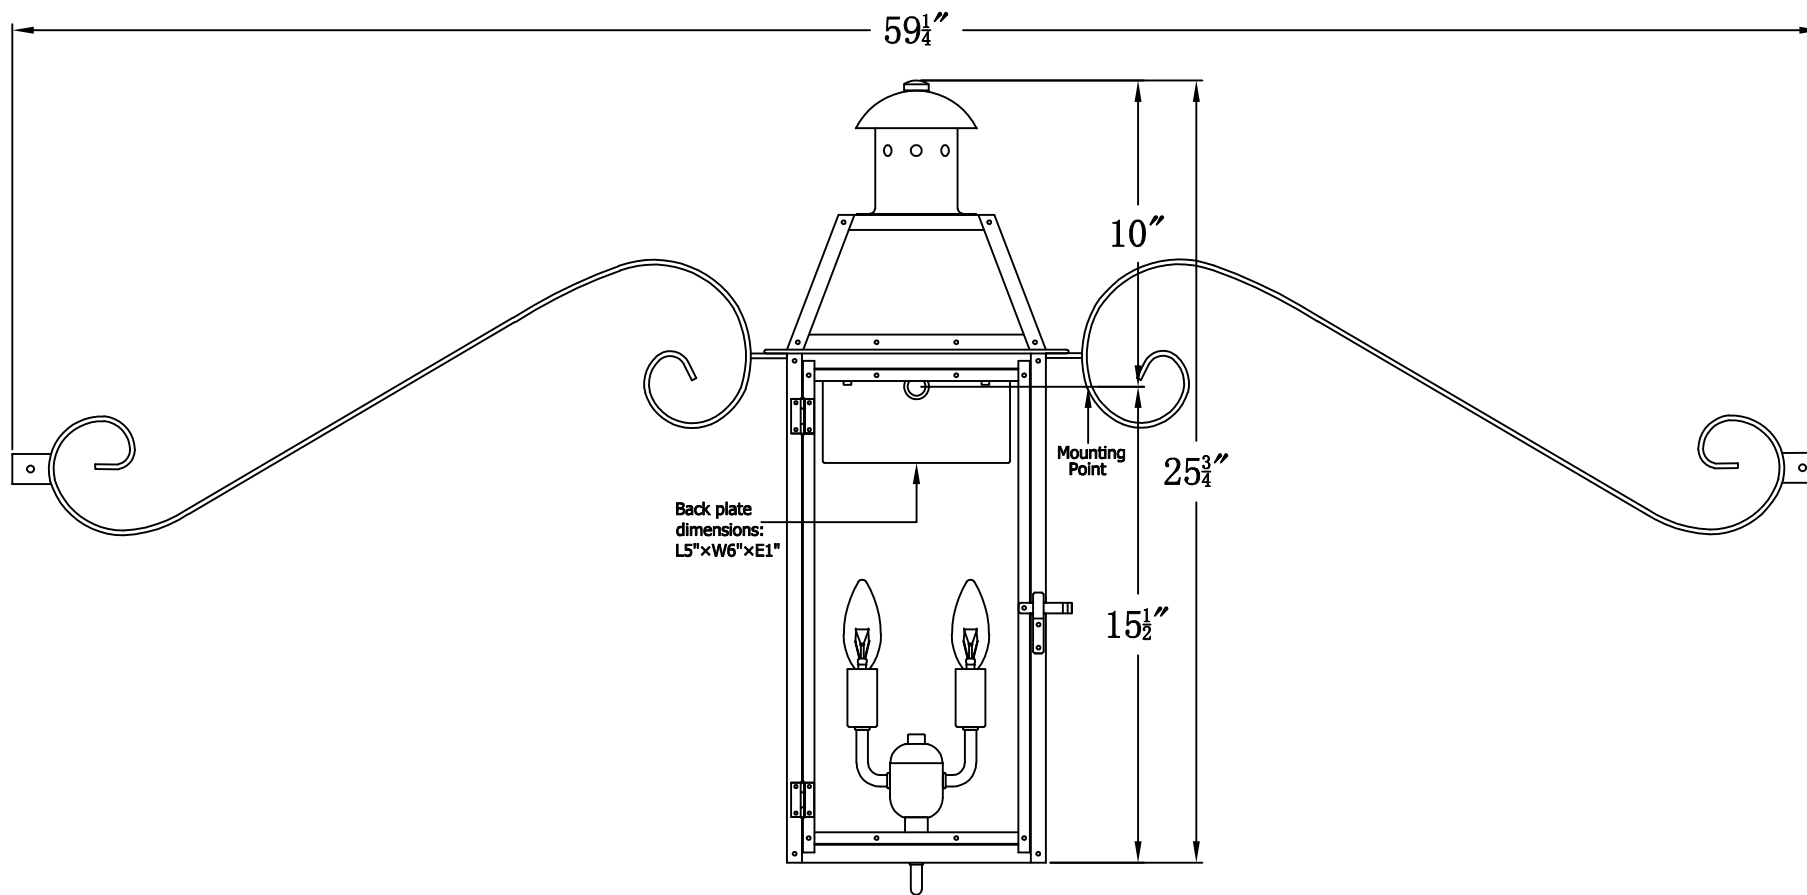

OAKLEY 25 Electric With Classic Moustache (OA-25E CML)

The CopperSmith

Product Description	Drawing Description	9152 Hard Drive
Sockets:2-E12 Candelabra	REV:A/0	Foley Alabama 36536
Watts:2-60W	Date:03/21/2022	SKU Number:OA-25E
	Drawing by:Jason Huang	Product Name:Oakley 25 Electric