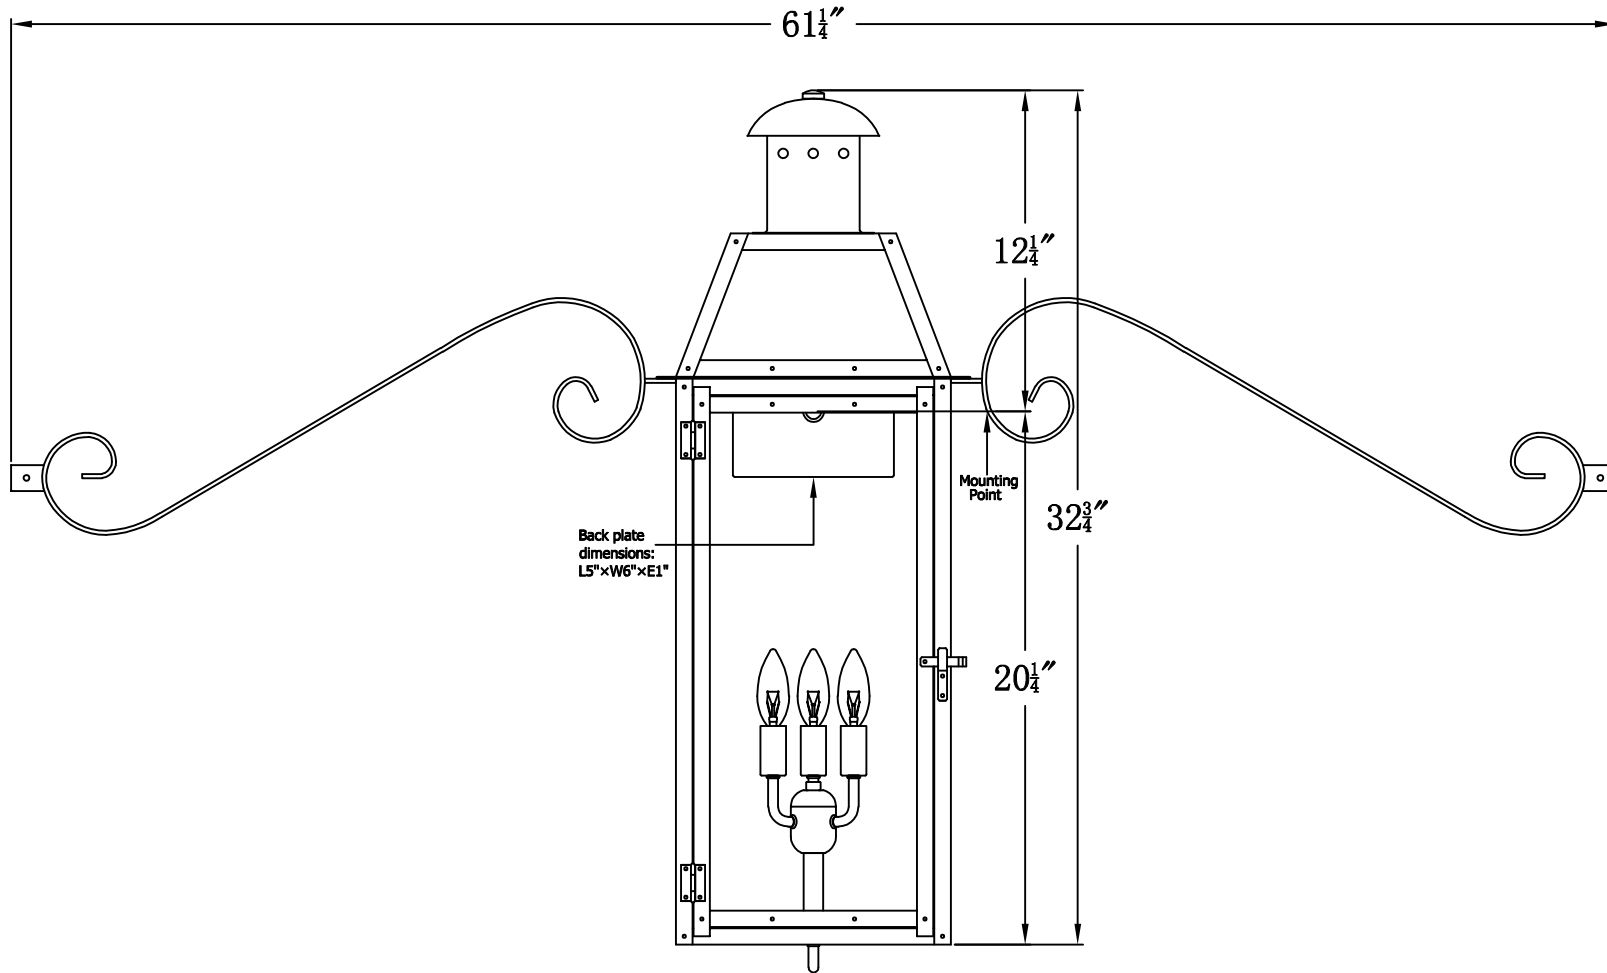

OAKLEY 33 Electric With Classic Moustache (OA-33E CML)

The CopperSmith

Product Description	Drawing Description	9152 Hard Drive
Sockets:3-E12 Candelabra	REV:A/0	Foley Alabama 36536
Watts:3-60W	Date:03/22/2022	SKU Number:OA-33E
	Drawing by:Jason Huang	Product Name:Oakley 33 Electric