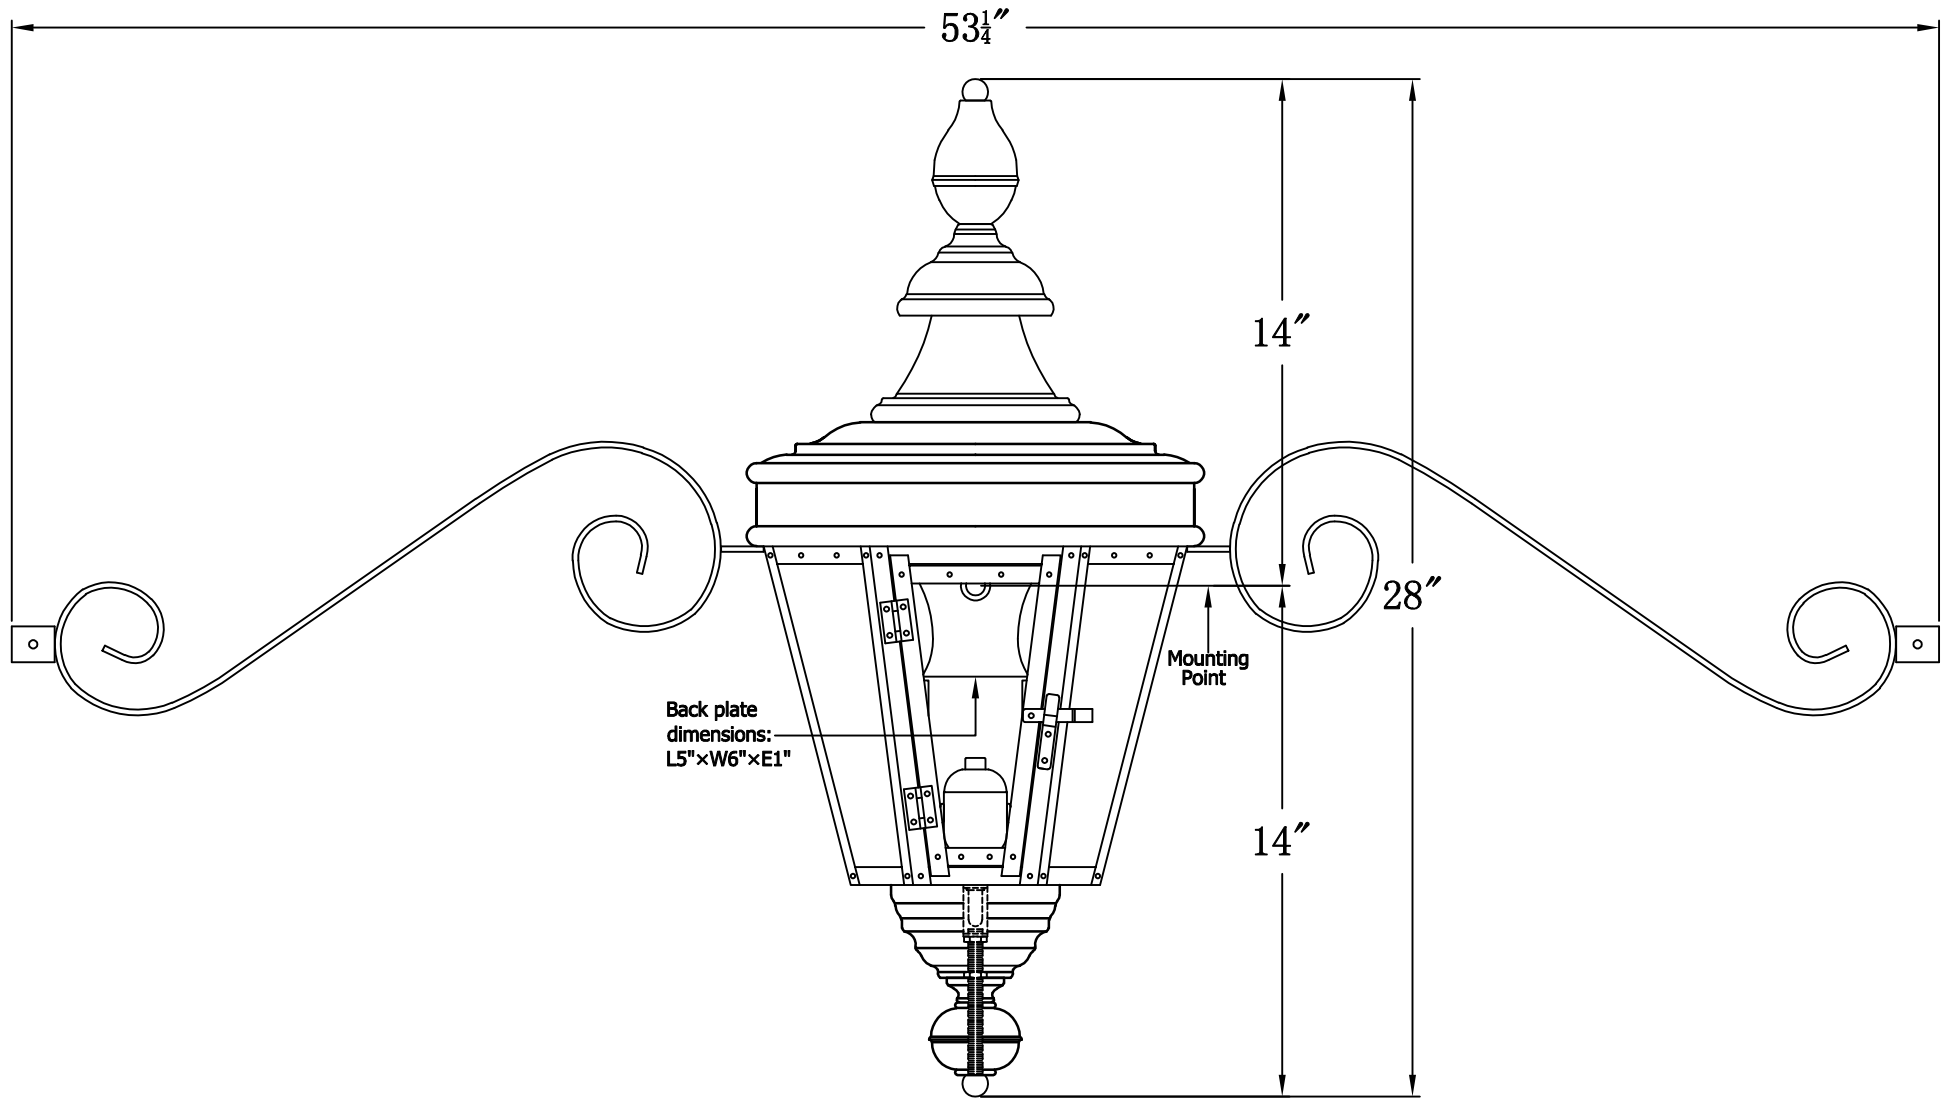

ROYAL STREET 61 Electric With Classic Moustache
(RS-61E CMS)

The CopperSmith

Product Description	Drawing Description	9152 Hard Drive
Sockets:2-E12 Candelabra	REV:A/0	Foley Alabama 36536
Watts:2-60W	Date:06/08/2022	SKU Number:RS-61E
	Drawing by:Jason Huang	Product Name:Royal Street 61 Electric