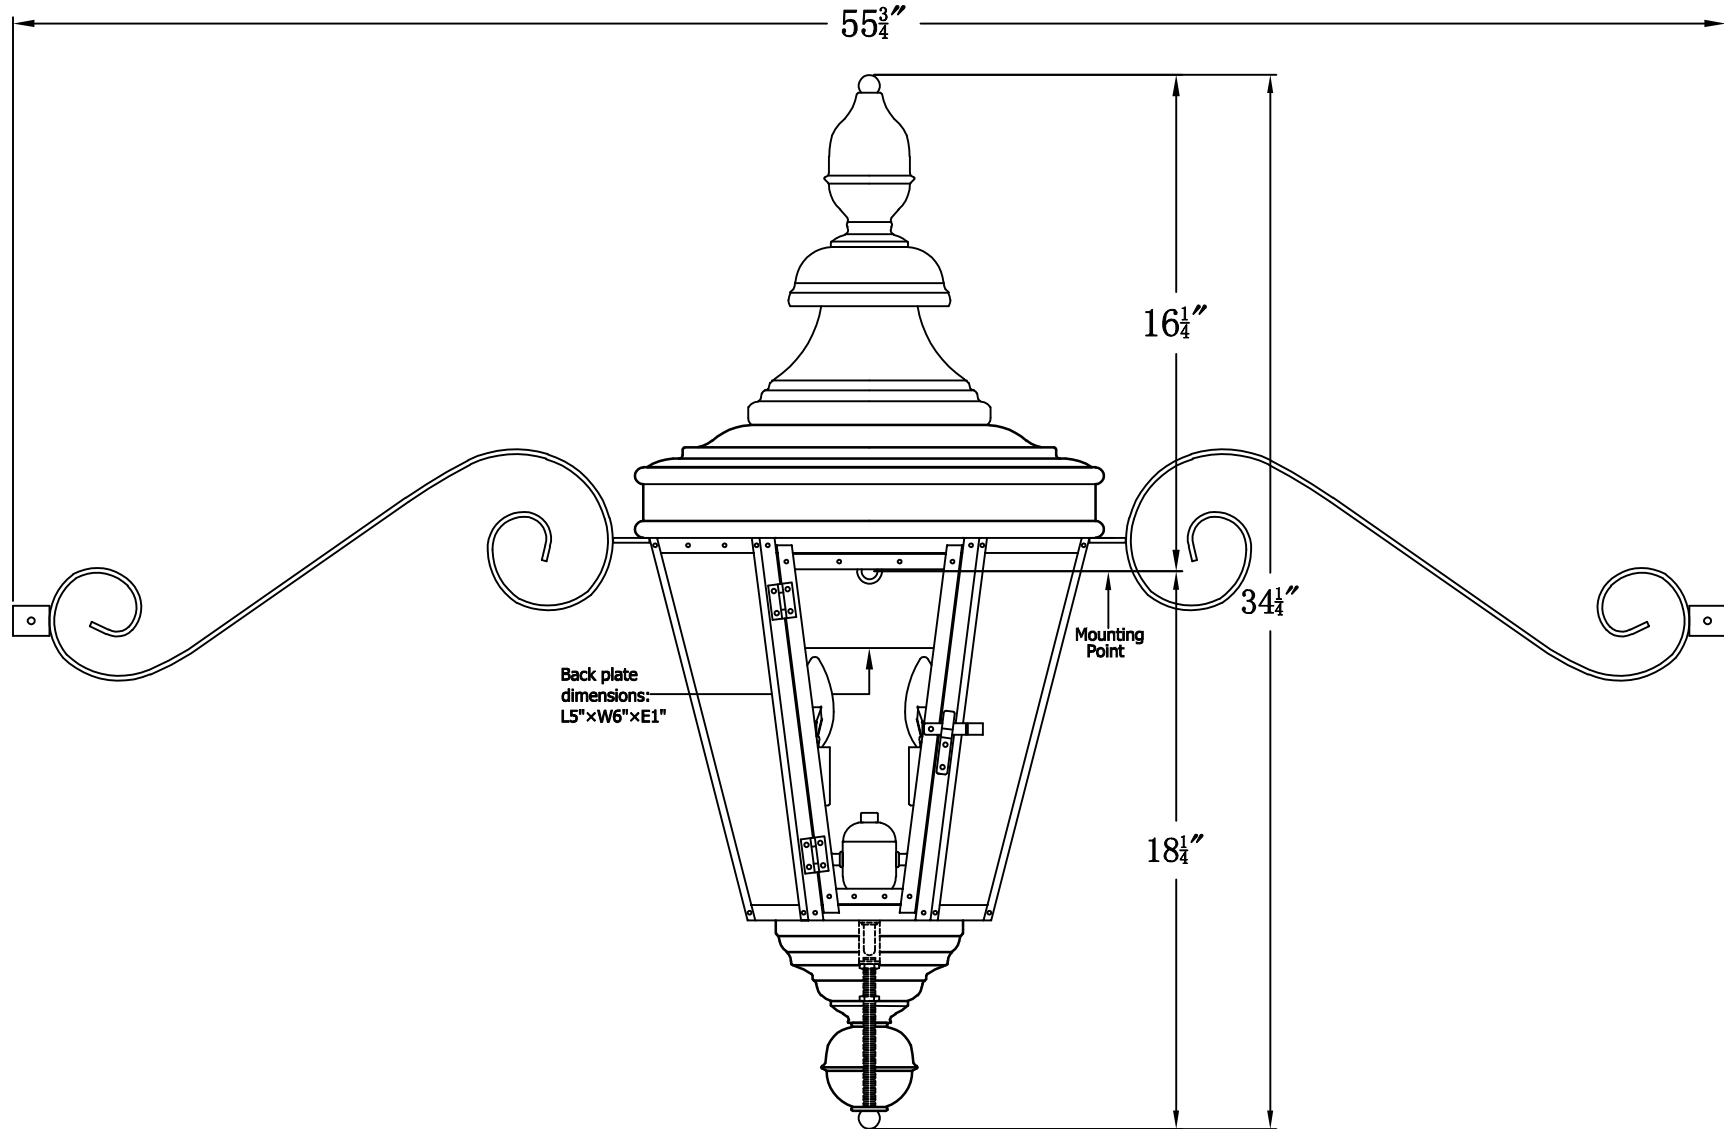

ROYAL STREET 62 Electric With Classic Moustache  
(RS-62E CMS)

The CopperSmith

Product Description	Drawing Description	9152 Hard Drive
Sockets:2-E12 Candelabra	REV:A/0	Foley Alabama 36536
Watts:2-60W	Date:06/10/2022	SKU Number:RS-62E
	Drawing by:Jason Huang	Product Name:Royal Street 62 Electric