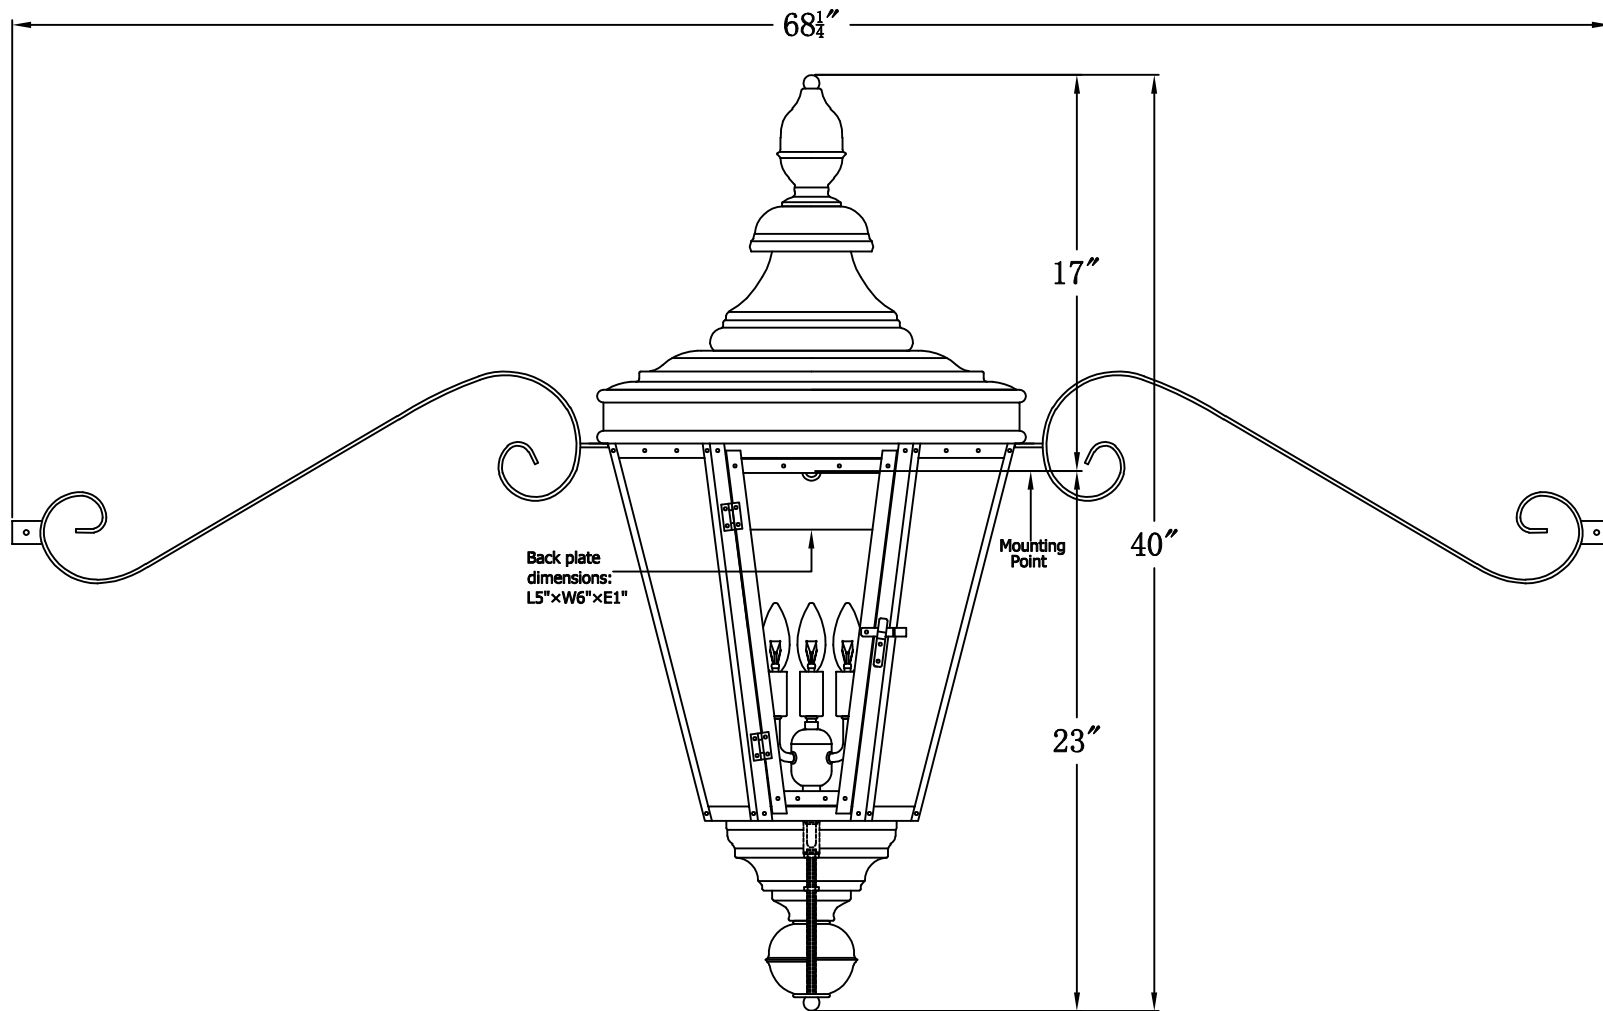

ROYAL STREET 63 Electric With Classic Moustache
(RS-63E CML)

The CopperSmith

Product Description	Drawing Description	9152 Hard Drive
Sockets:3-E12 Candelabra	REV:A/0	Foley Alabama 36536
Watts:3-60W	Date:06/16/2022	SKU Number:RS-63E
	Drawing by:Jason Huang	Product Name:Royal Street 63 Electric