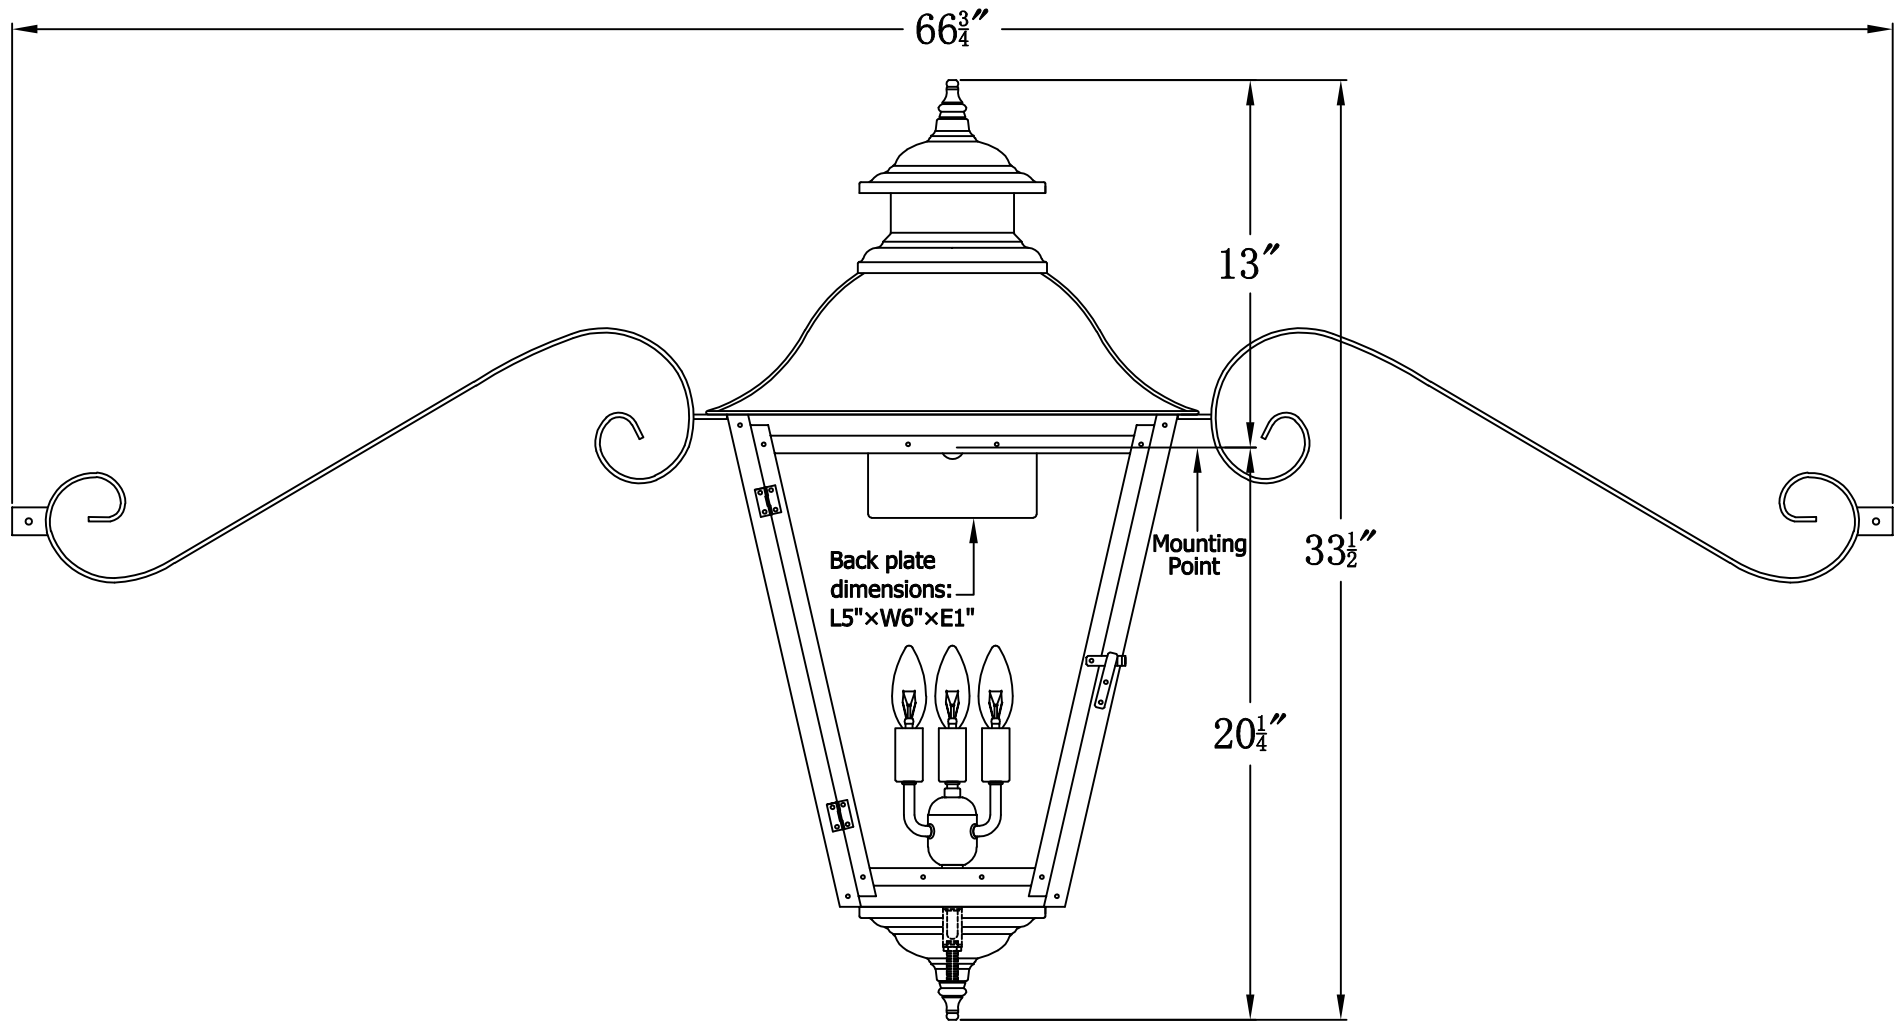

STATE STREET 44 Electric With Classic Moustache
(SS-44E CML)

The CopperSmith

Product Description	Drawing Description	9152 Hard Drive
Sockets:3-E12 Candelabra	REV:A/0	Foley Alabama 36536
Watts:3-60W	Date:11/16/2021	SKU Number:SS-44E
	Drawing by:Jason Huang	Product Name:State Street 44 Electric