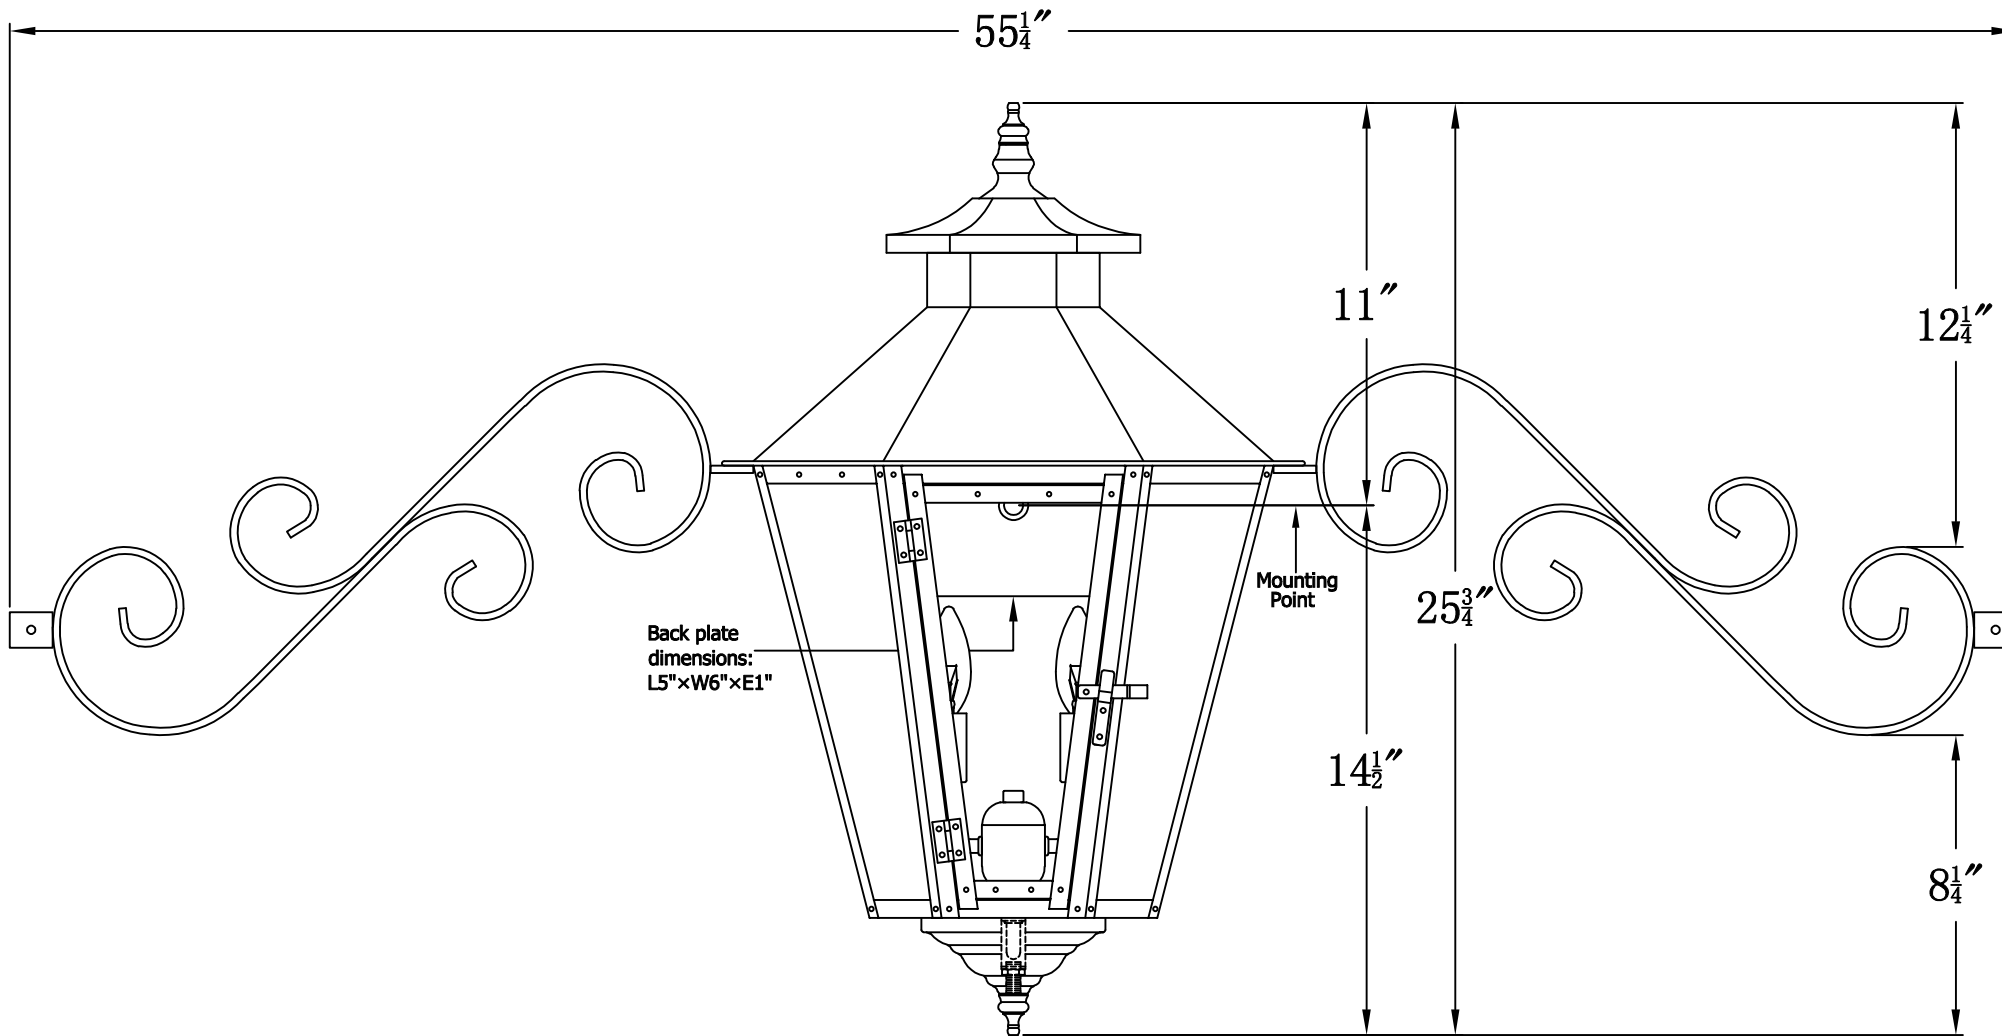

**BAYOU STREET 62 Electric With Dual Scroll Moustache
(BS-62E DSMS)**

The CopperSmith

Product Description	Drawing Description	9152 Hard Drive
Sockets:2-E12 Candelabra	REV:A/0	Foley Alabama 36536
Watts:2-60W	Date:04/11/2022	SKU Number:BS-62E
	Drawing by:Jason Huang	Product Name:Bayou Street 62 Electric