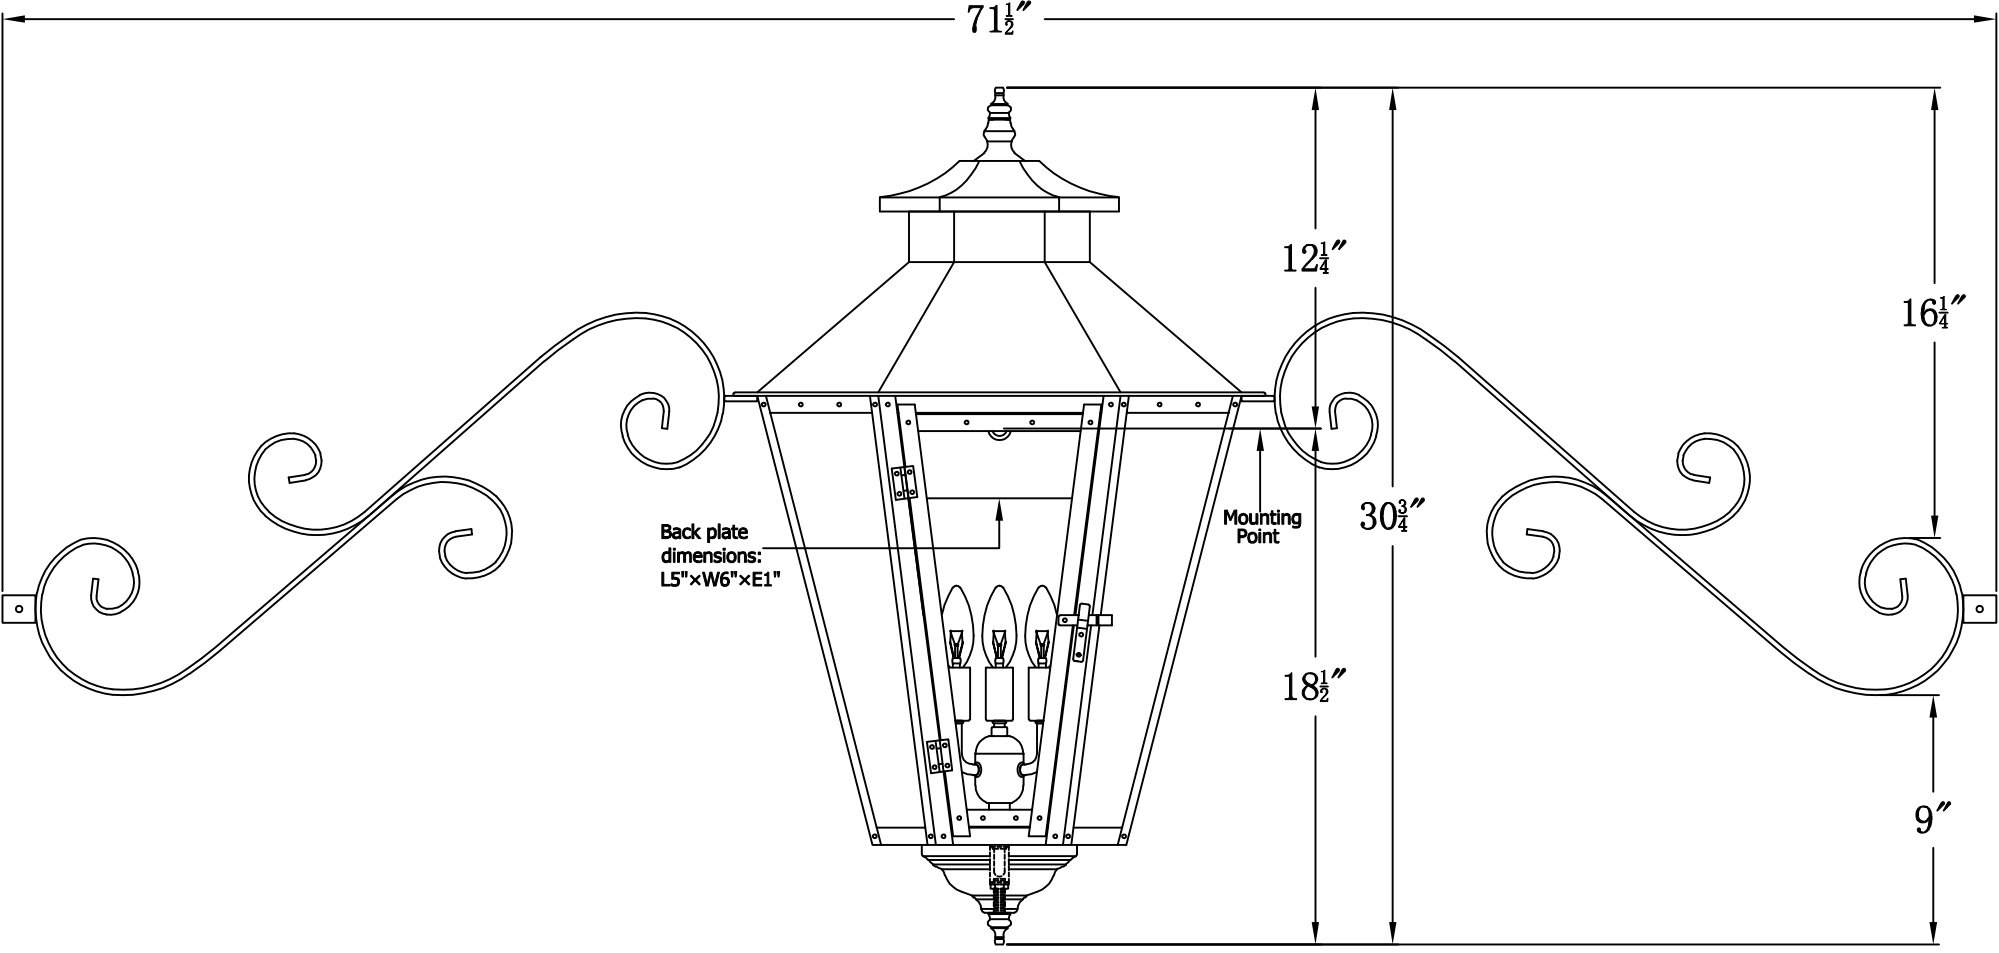

**BAYOU STREET 63 Electric With Dual Scroll Moustache
(BS-63E DSML)**

The CopperSmith

Product Description	Drawing Description	9152 Hard Drive
Sockets:3-E12 Candelabra	REV:A/0	Foley Alabama 36536
Watts:3-60W	Date:04/12/2022	SKU Number:BS-63E
	Drawing by:Jason Huang	Product Name:Bayou Street 63 Electric