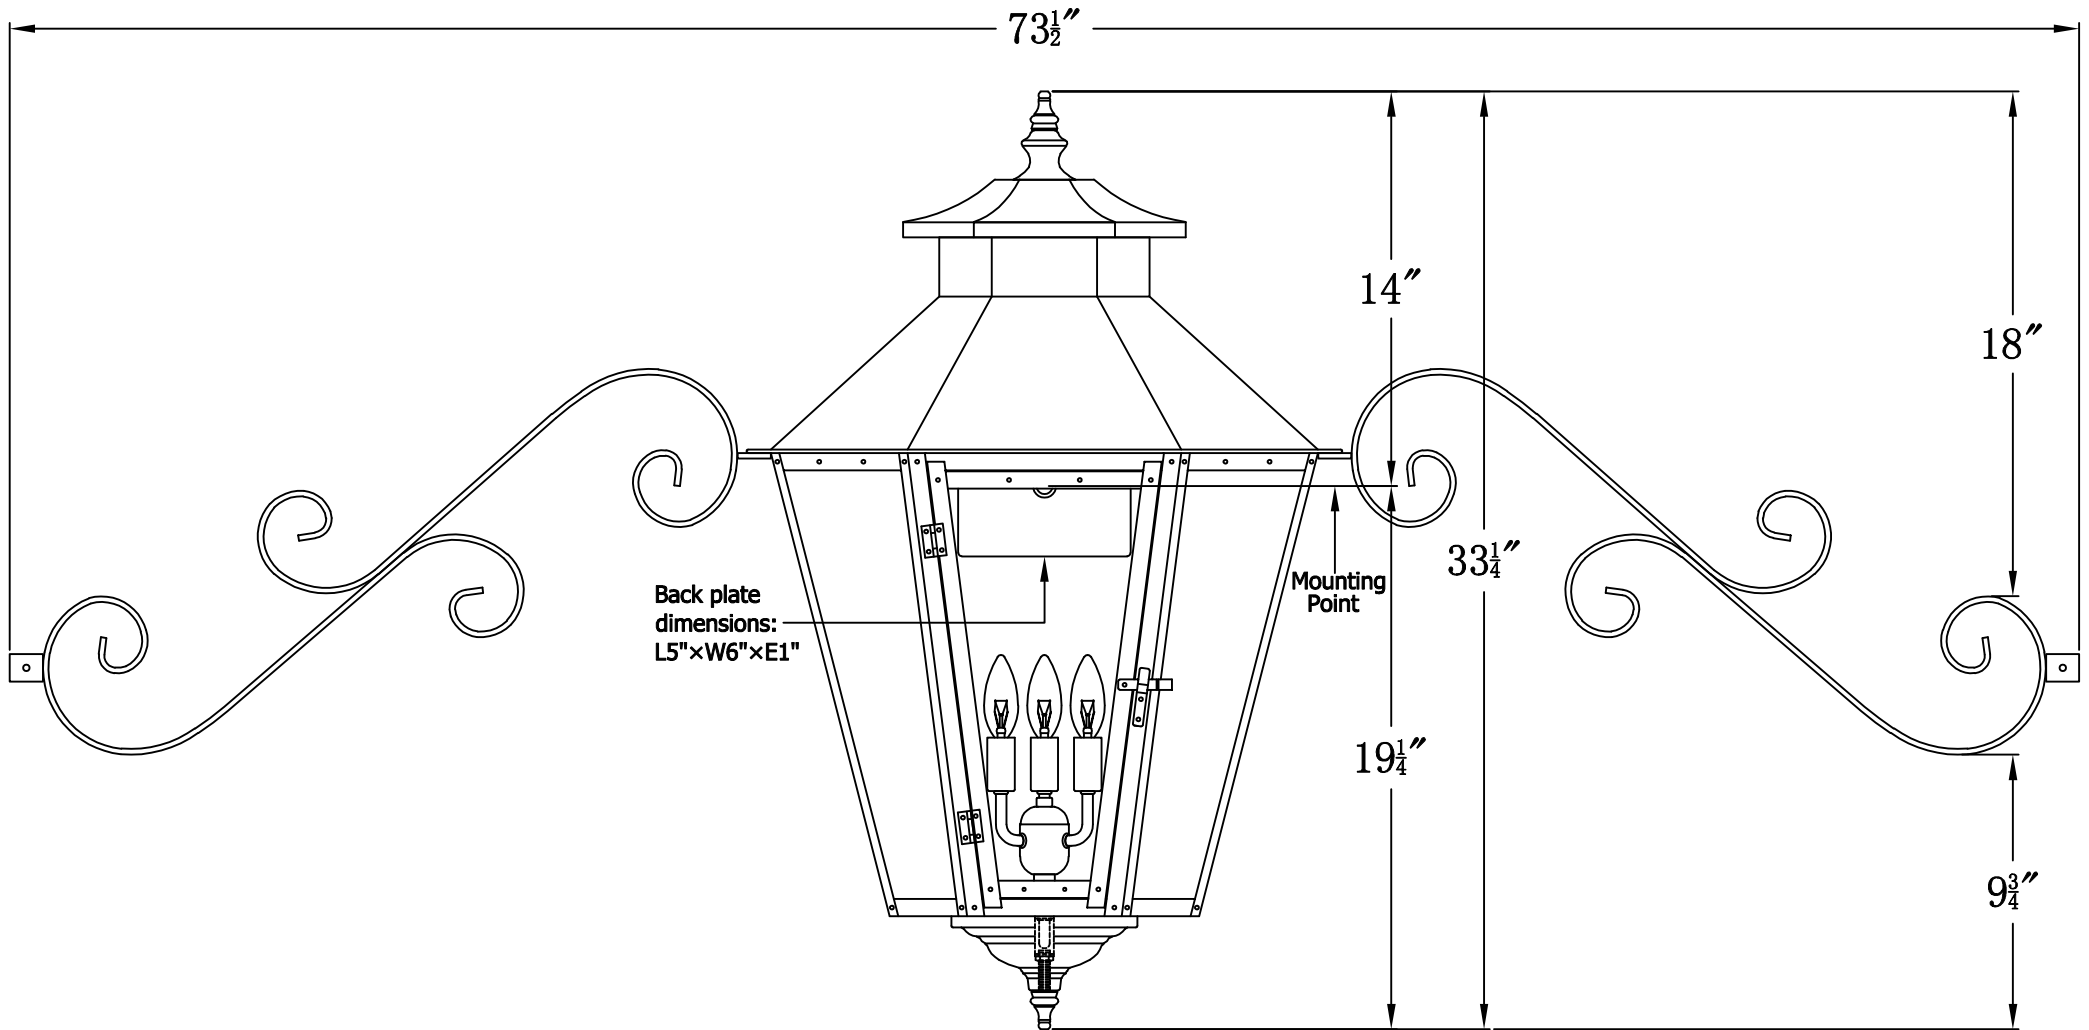

**BAYOU STREET 64 Electric With Dual Scroll Moustache
(BS-64E DSML)**

The CopperSmith

Product Description	Drawing Description	9152 Hard Drive
Sockets:3-E12 Candelabra	REV:A/0	Foley Alabama 36536
Watts:3-60W	Date:04/15/2022	SKU Number:BS-64E
	Drawing by:Jason Huang	Product Name:Bayou Street 64 Electric