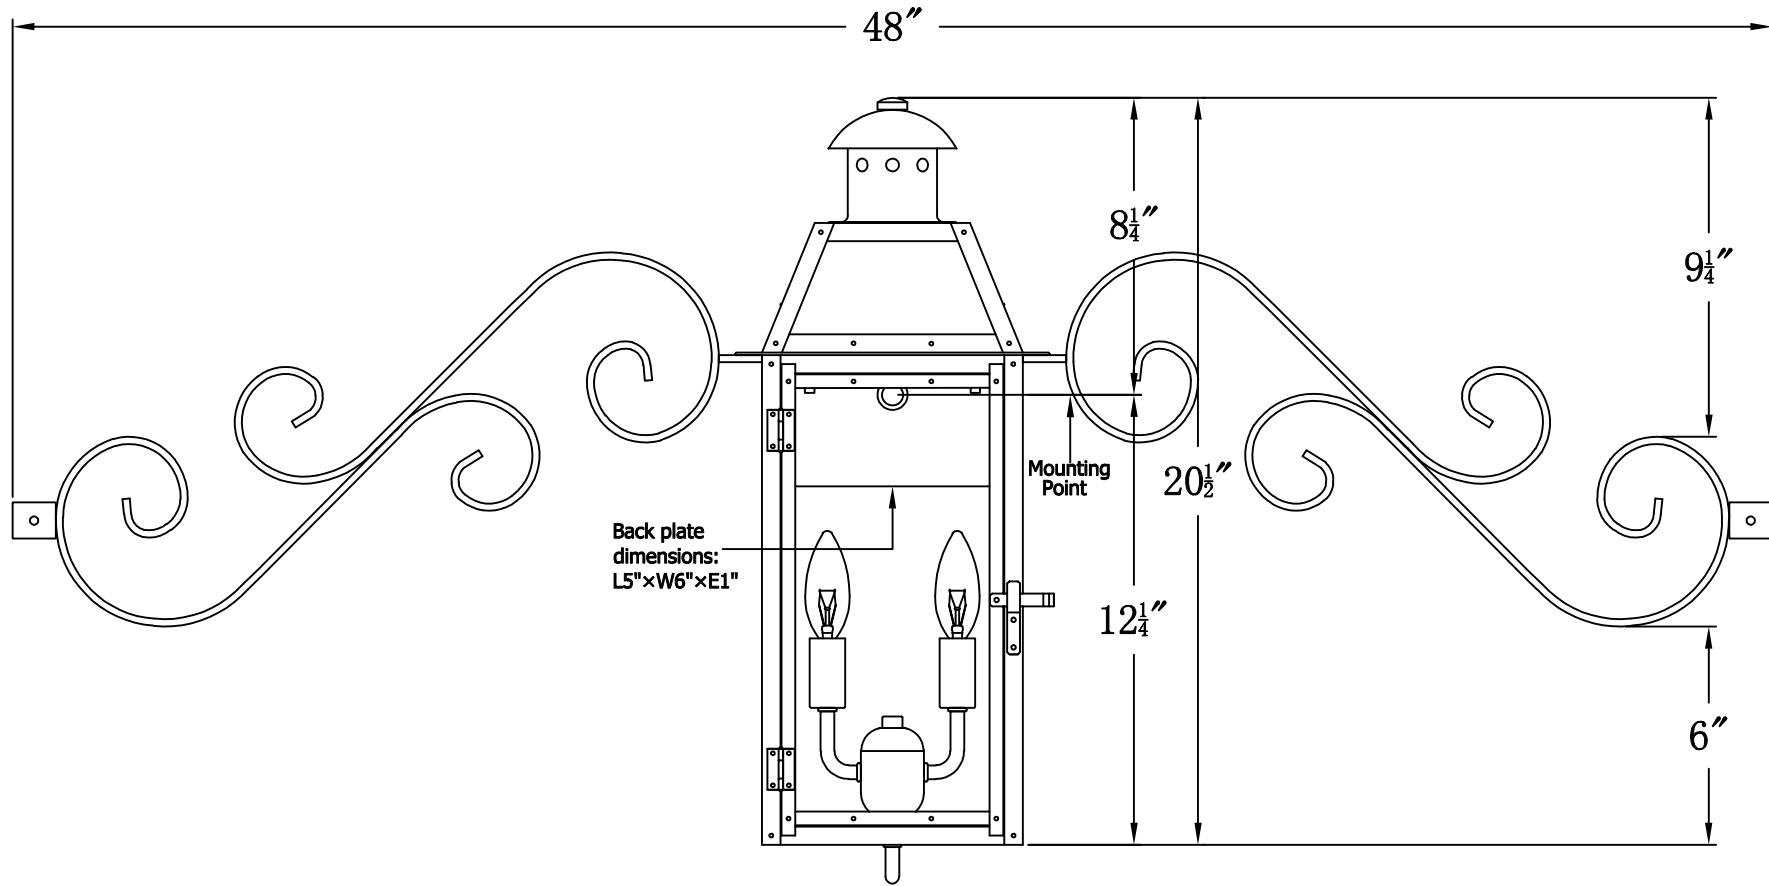

OAKLEY 20 Electric With Dual Scroll Moustache
(OA-20E DSMS)

The CopperSmith

Product Description	Drawing Description	9152 Hard Drive
Sockets:2-E12 Candelabra	REV:A/0	Foley Alabama 36536
Watts:2-60W	Date:03/19/2022	SKU Number:OA-20E
	Drawing by:Jason Huang	Product Name:Oakley 20 Electric