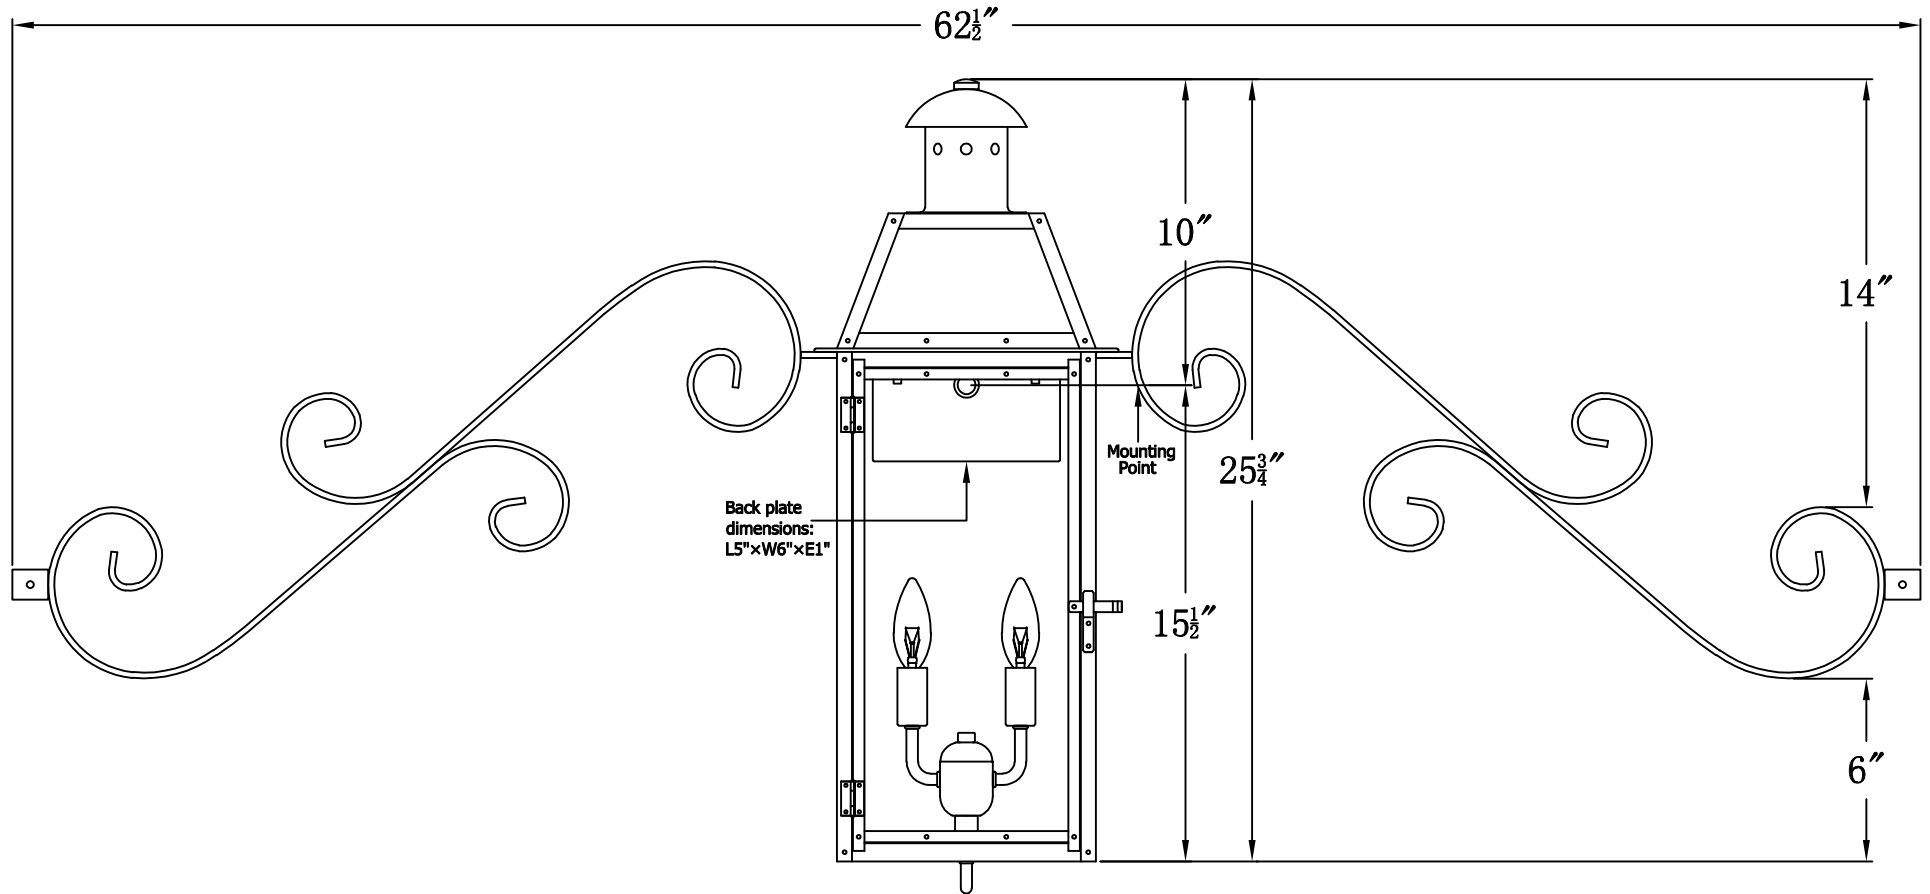

OAKLEY 25 Electric With Dual Scroll Moustache (OA-25E DSML)

The CopperSmith

Product Description	Drawing Description	9152 Hard Drive
Sockets:2-E12 Candelabra	REV:A/0	Foley Alabama 36536
Watts:2-60W	Date:03/21/2022	SKU Number:OA-25E
	Drawing by:Jason Huang	Product Name:Oakley 25 Electric