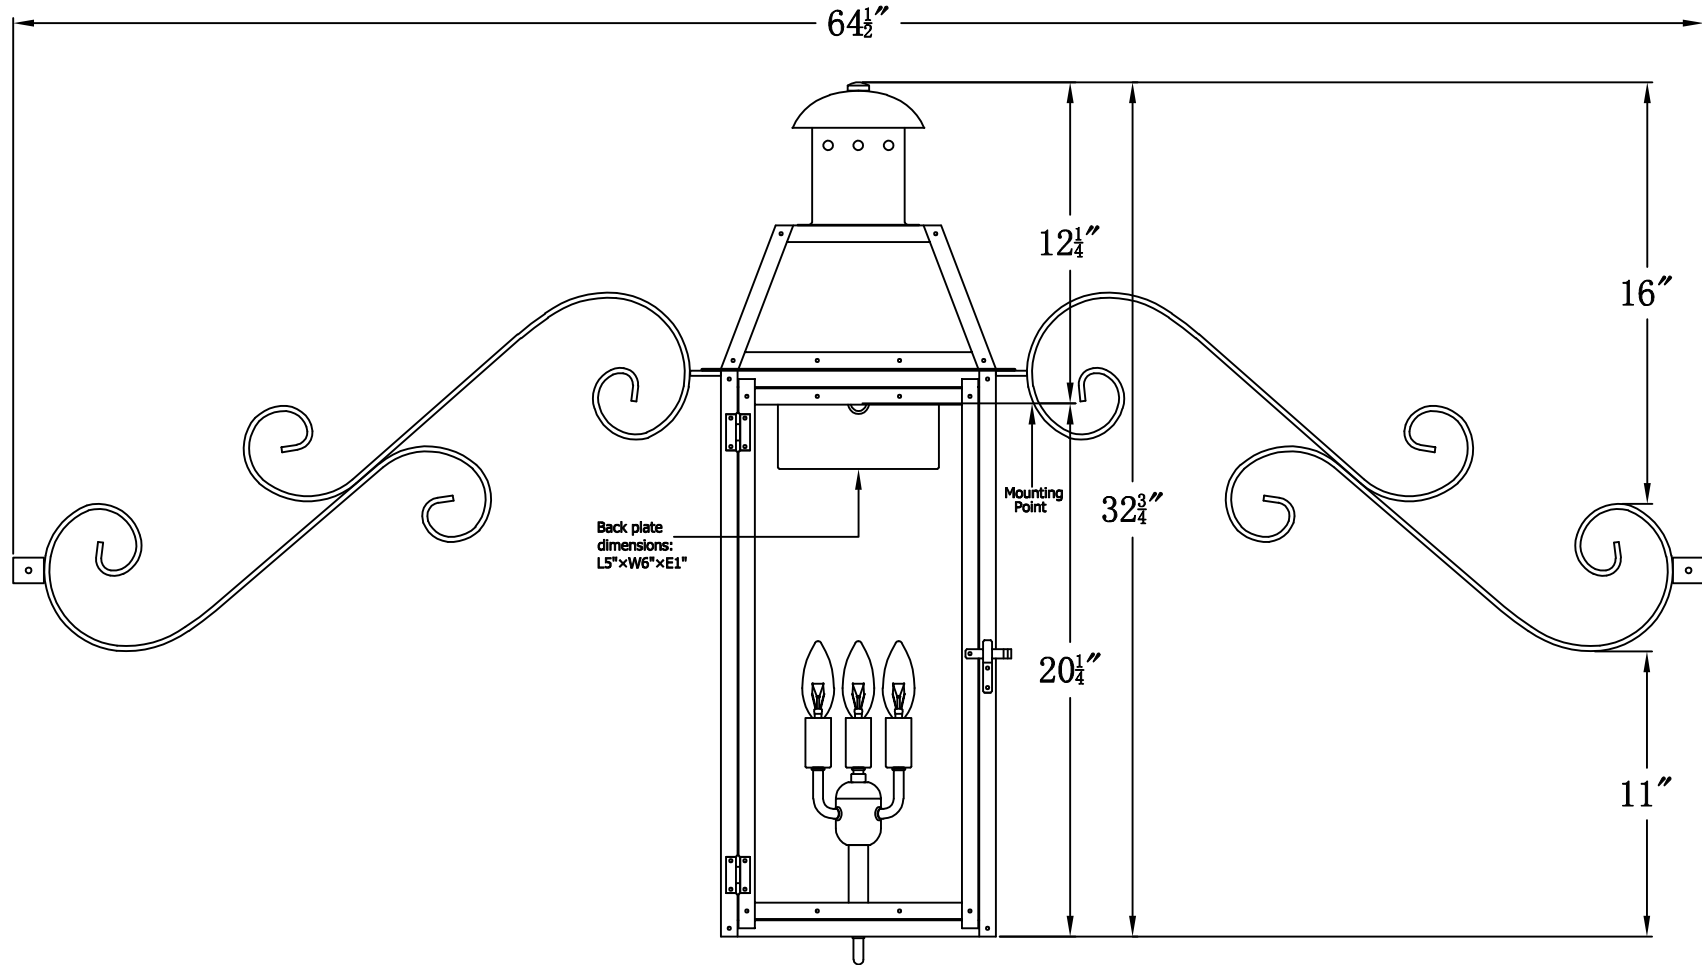

OAKLEY 33 Electric With Dual Scroll Moustache (OA-33E DSML)

The CopperSmith

Product Description	Drawing Description	9152 Hard Drive
Sockets:3-E12 Candelabra	REV:A/0	Foley Alabama 36536
Watts:3-60W	Date:03/22/2022	SKU Number:OA-33E
	Drawing by:Jason Huang	Product Name:Oakley 33 Electric