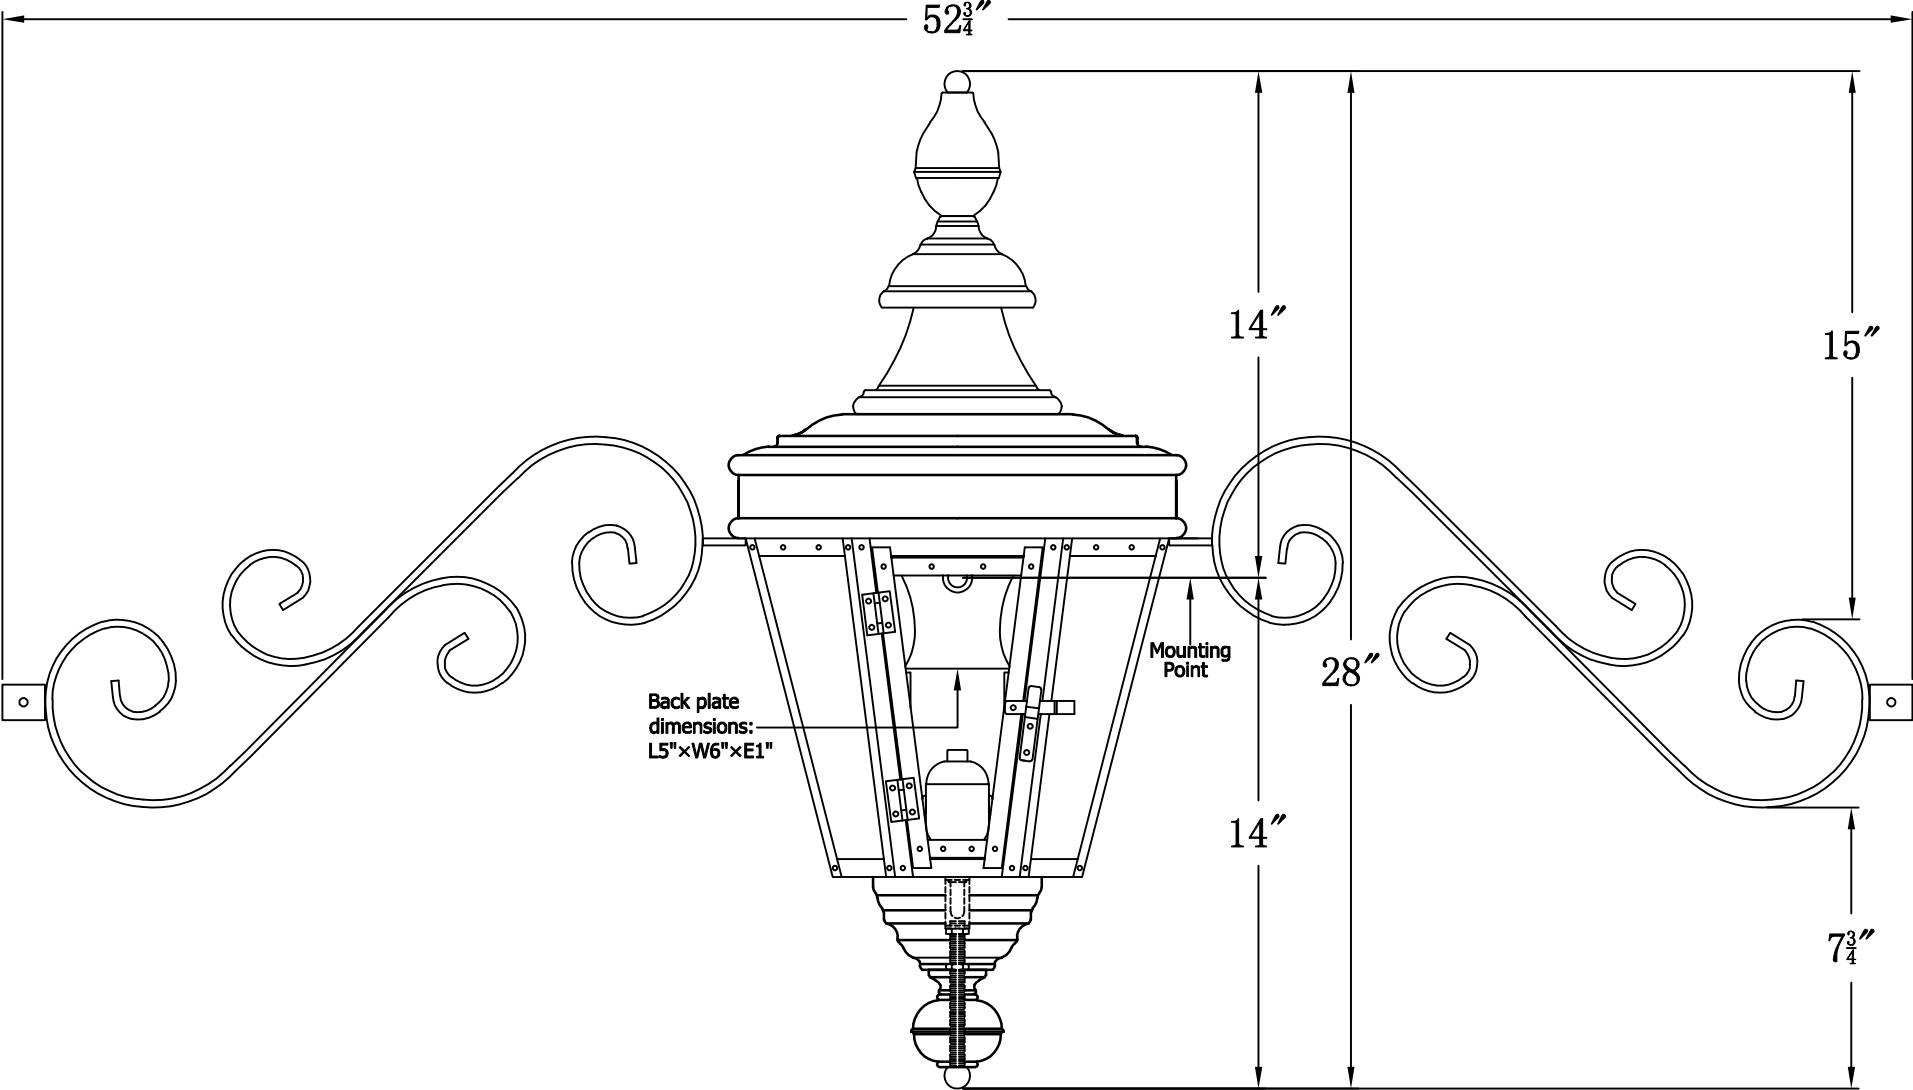

**ROYAL STREET 61 Electric With Dual Scroll Moustache  
(RS-61E DSMS)**

<b>The CopperSmith</b>		
Product Description	Drawing Description	9152 Hard Drive
Sockets:2-E12 Candelabra	REV:A/0	Foley Alabama 36536
Watts:2-60W	Date:06/08/2022	SKU Number:RS-61E
	Drawing by:Jason Huang	Product Name:Royal Street 61 Electric