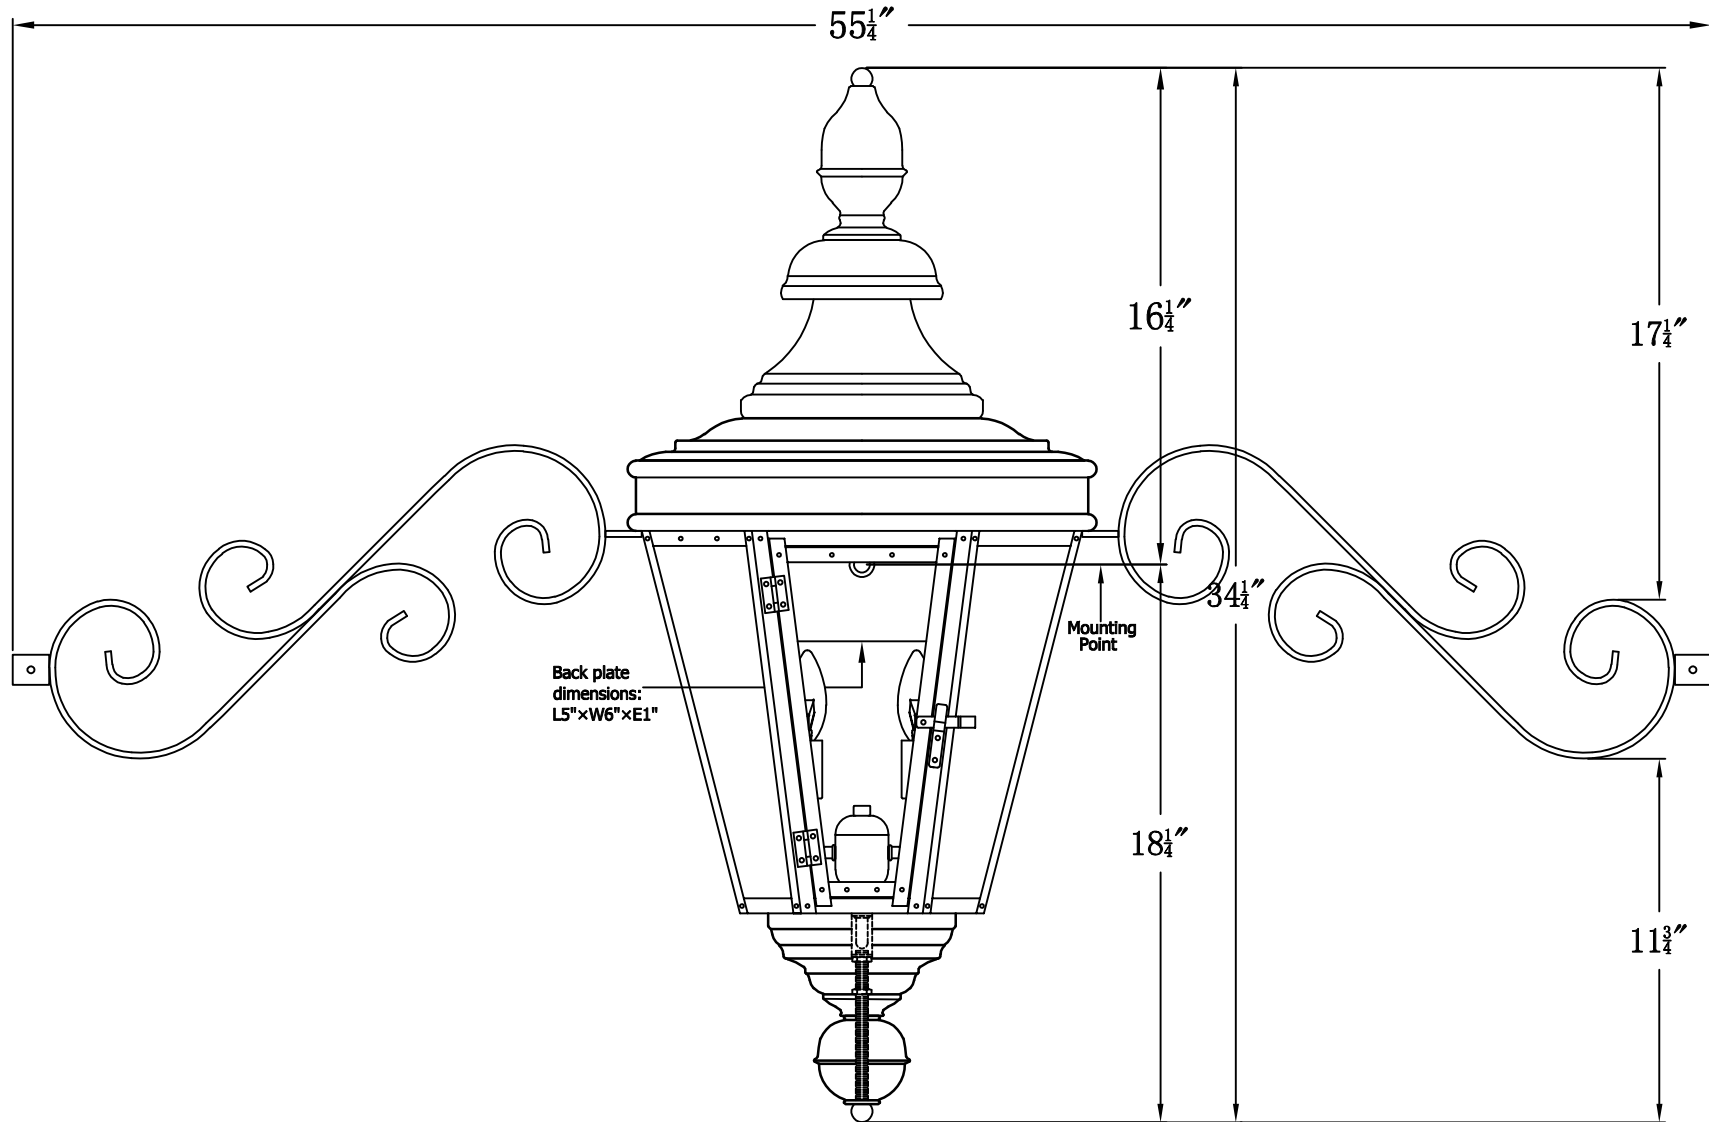

**ROYAL STREET 62 Electric With Dual Scroll Moustache  
(RS-62E DSMS)**

**The CopperSmith**

Product Description	Drawing Description	9152 Hard Drive
Sockets:2-E12 Candelabra	REV:A/0	Foley Alabama 36536
Watts:2-60W	Date:06/10/2022	SKU Number:RS-62E
	Drawing by:Jason Huang	Product Name:Royal Street 62 Electric