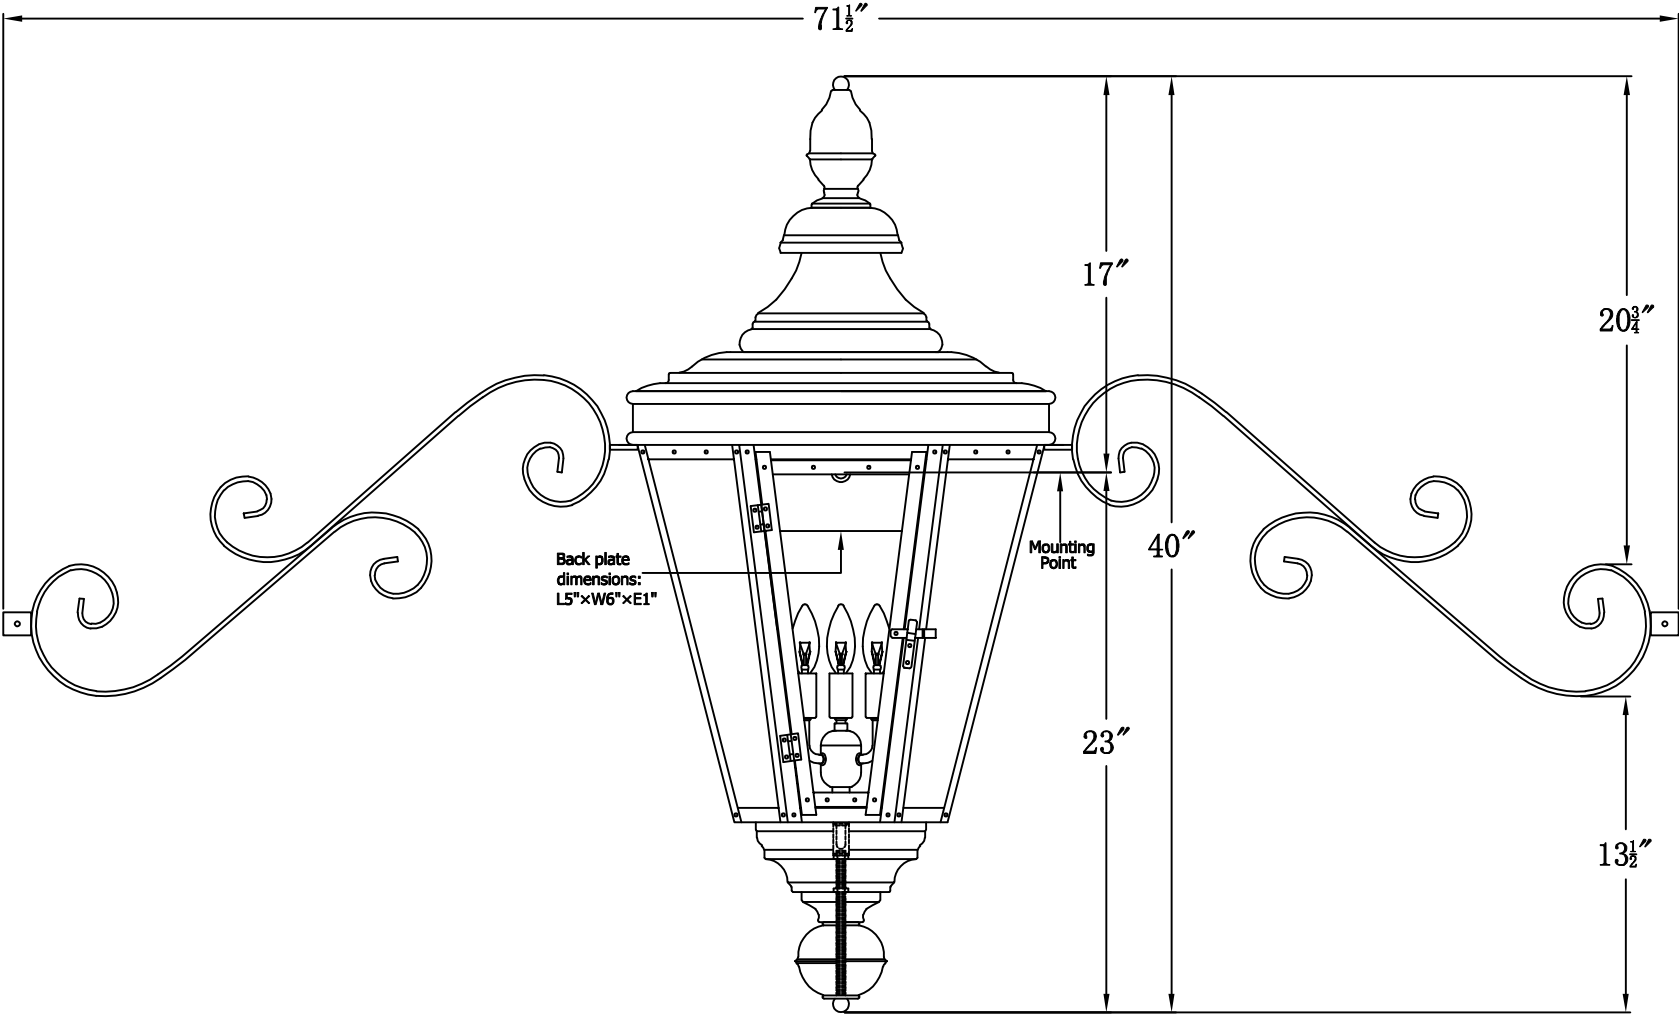

**ROYAL STREET 63 Electric With Dual Scroll Moustache
(RS-63E DSML)**

The CopperSmith

Product Description	Drawing Description	9152 Hard Drive
Sockets:3-E12 Candelabra	REV:A/0	Foley Alabama 36536
Watts:3-60W	Date:06/16/2022	SKU Number:RS-63E
	Drawing by:Jason Huang	Product Name:Royal Street 63 Electric