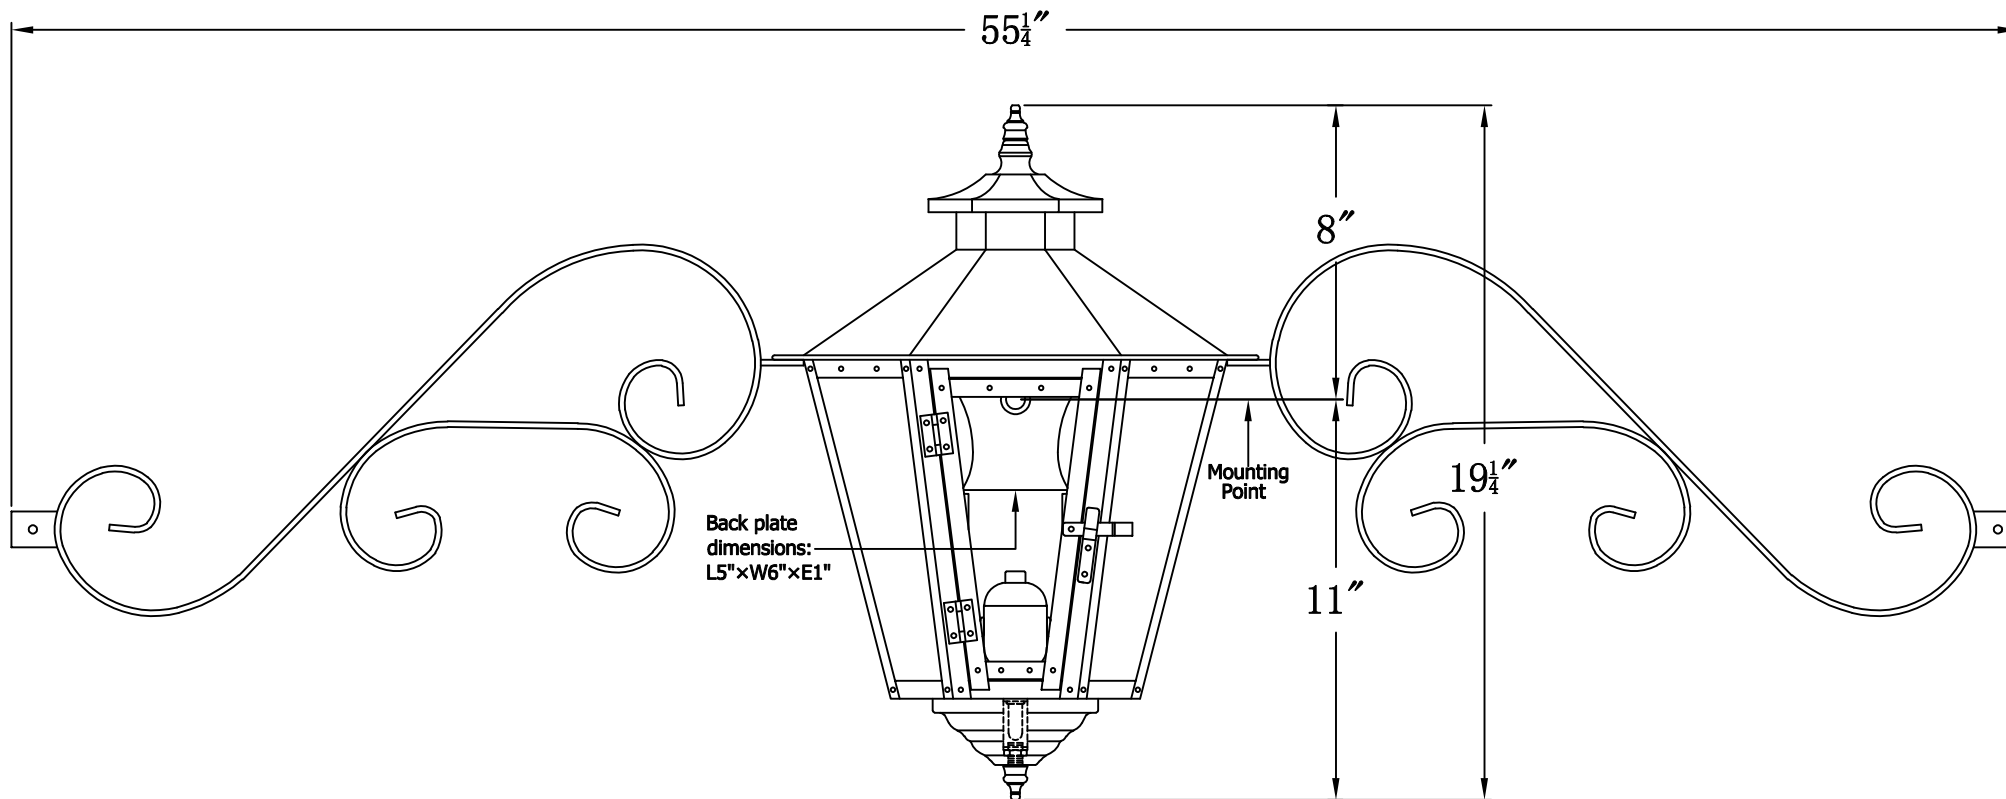

BAYOU STREET 61 Electric With Fancy Moustache
(BS-61E FMS)

The CopperSmith

Product Description	Drawing Description	9152 Hard Drive
Sockets:2-E12 Candelabra	REV:A/0	Foley Alabama 36536
Watts:2-60W	Date:04/07/2022	SKU Number:BS-61E
	Drawing by:Jason Huang	Product Name:Bayou Street 61 Electric