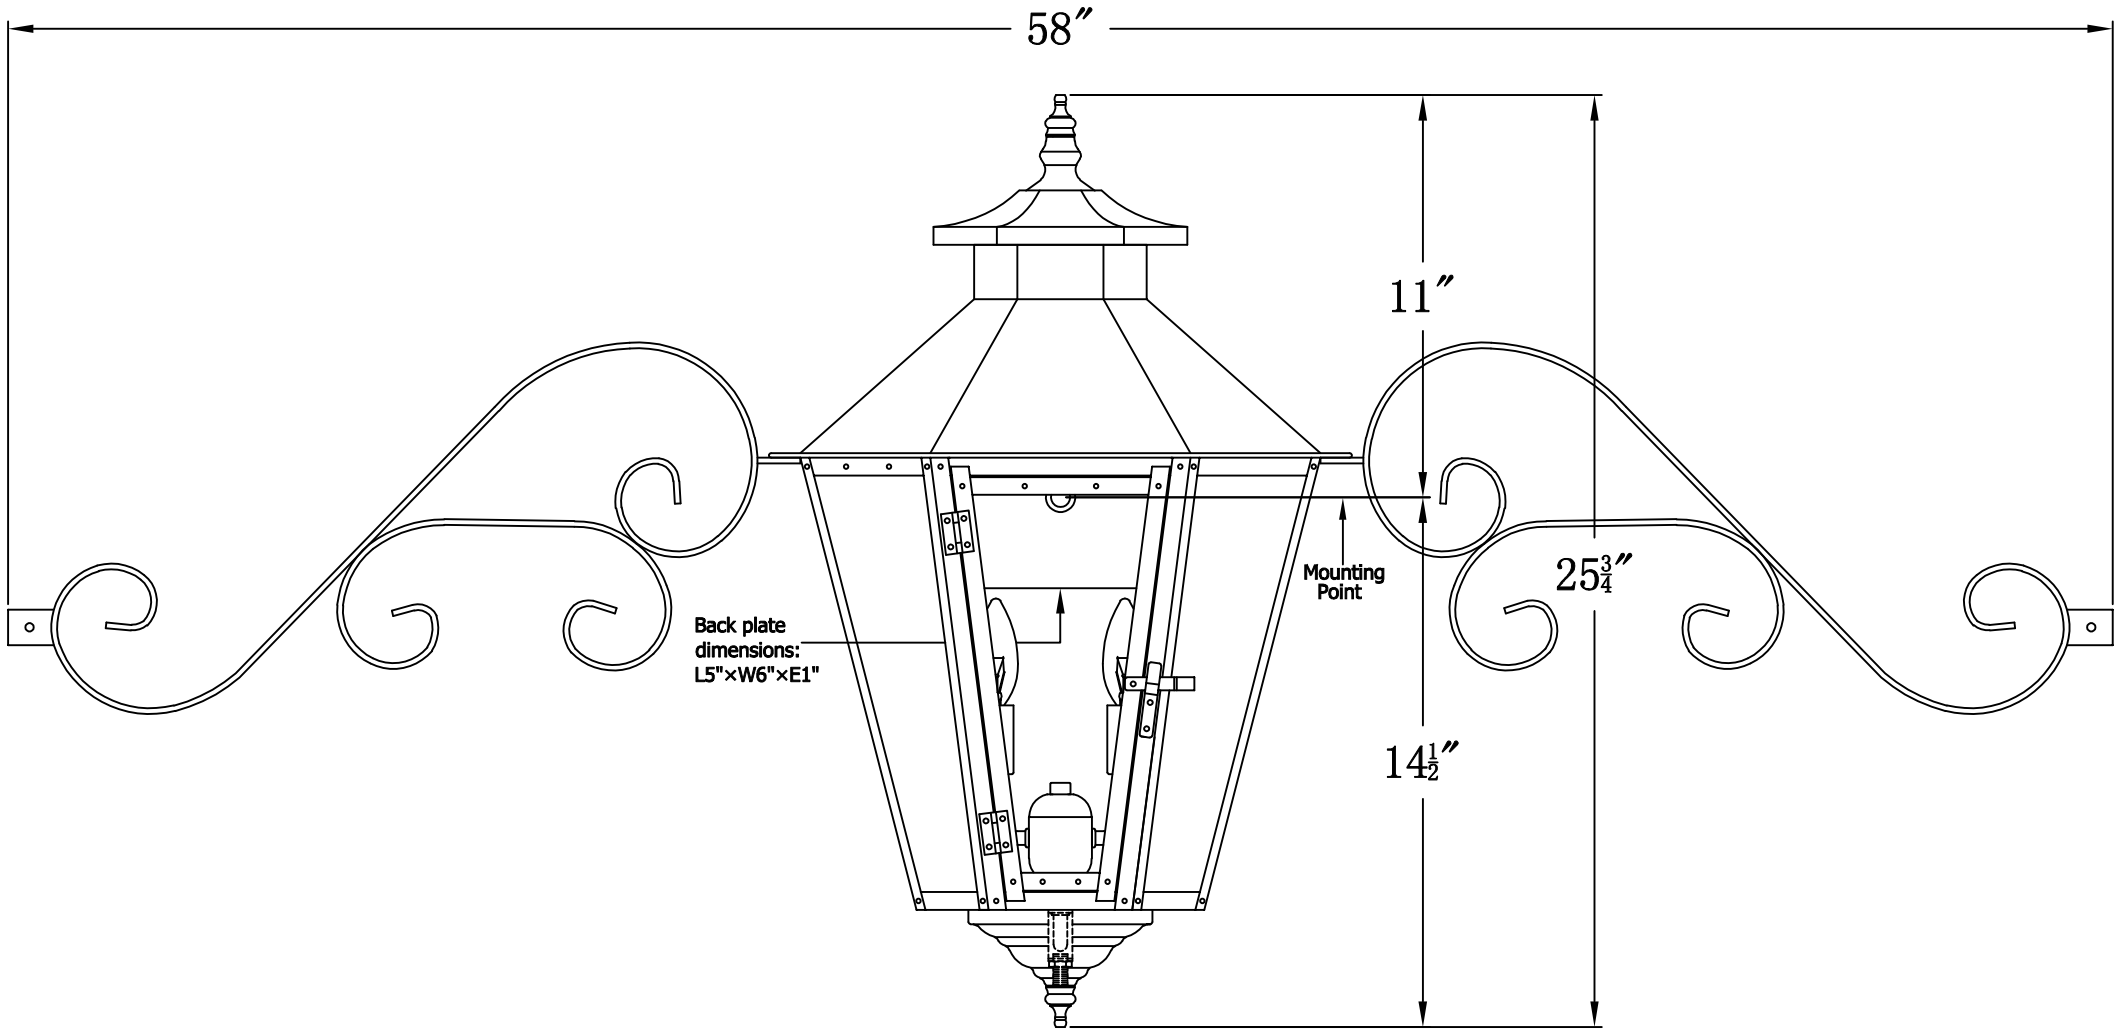

**BAYOU STREET 62 Electric With Fancy Moustache  
(BS-62E FMS)**

**The CopperSmith**

Product Description	Drawing Description	9152 Hard Drive
Sockets:2-E12 Candelabra	REV:A/0	Foley Alabama 36536
Watts:2-60W	Date:04/11/2022	SKU Number:BS-62E
	Drawing by:Jason Huang	Product Name:Bayou Street 62 Electric